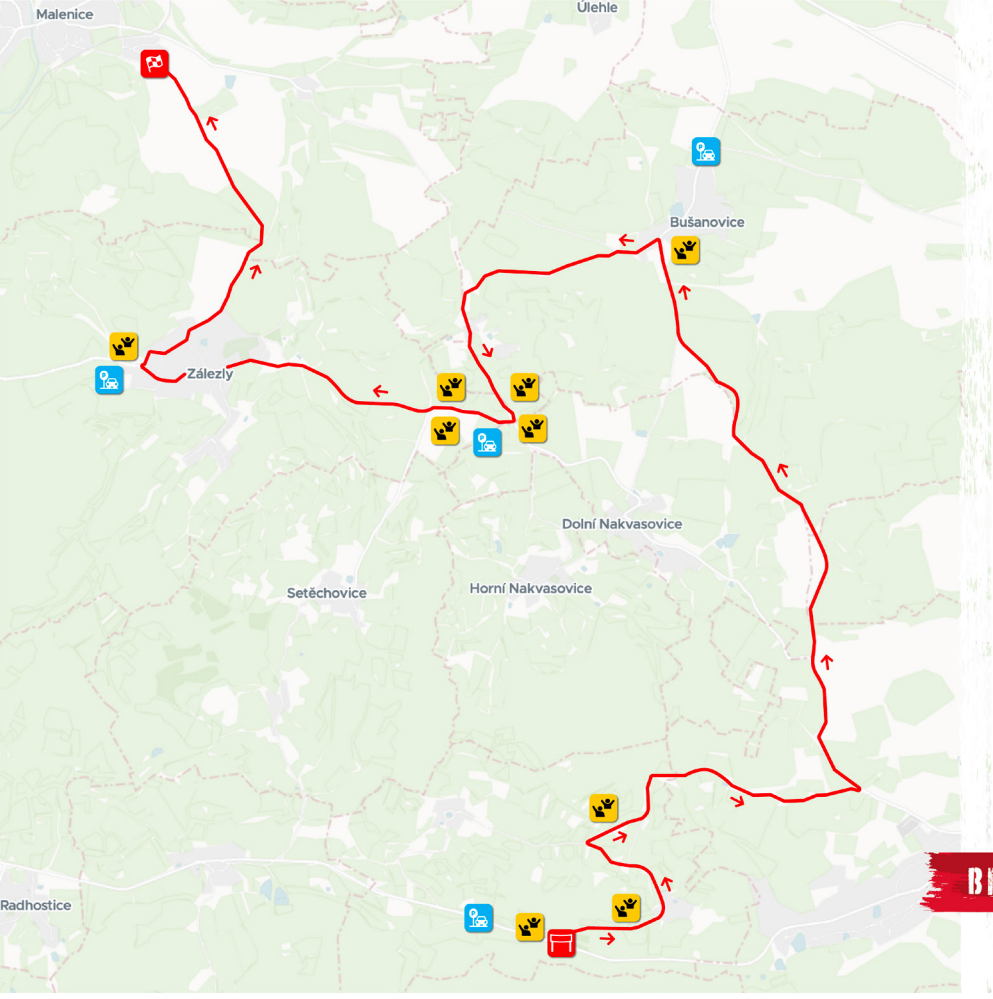

SS 3-6 *Fan Zone 3*

» barrier free

PARKING

» 400 Parking spaces

GPS: 49.08159112,13.90023573

[Navigation with Google Maps](#)

[Navigation with waze](#)

FRIDAY 27. 10.

VLACHOVO BŘEZÍ

SS 3/6

13.66 km

SS 3 9:50

SS 6 14:32

- START
- FINISH
- FAN ZONE
- PARKING
- RACE DIRECTION

BEYOND BORDERS

SS 3-6 *Fan Zone 4*