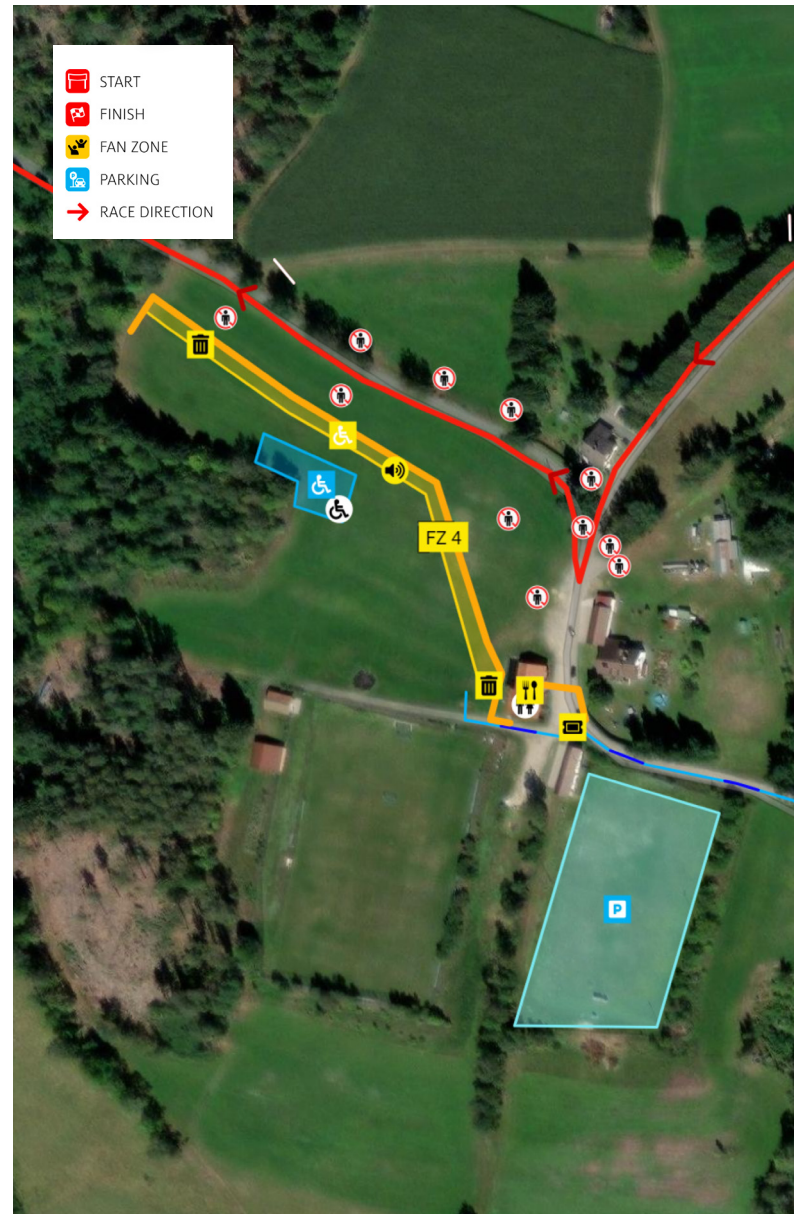

PARKING

» Bus shuttle in the SS to other fan zones

GPS: 48.748610830, 13.814520737

[Navigation with Google Maps](#)

[Navigation with waze](#)