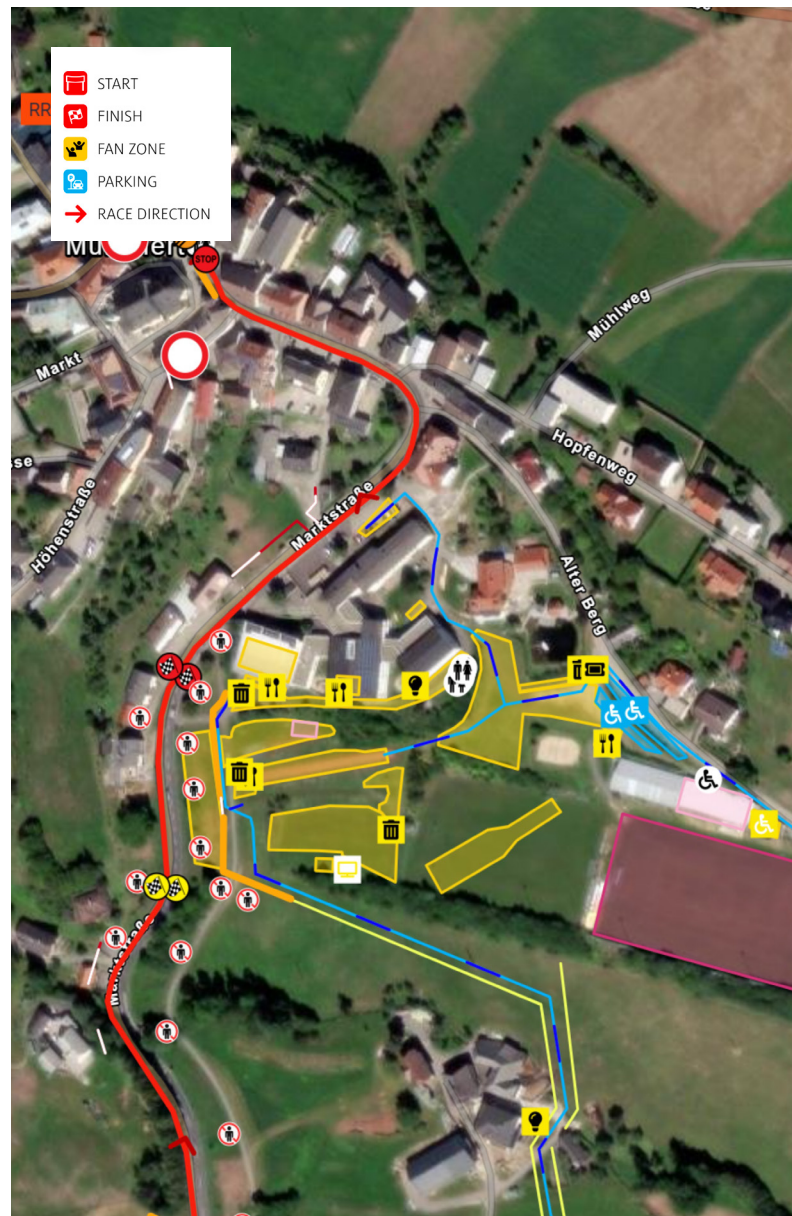

PARKING

GPS: 48.613068537, 13.904029721

[Navigation with Google Maps](#)

[Navigation with waze](#)