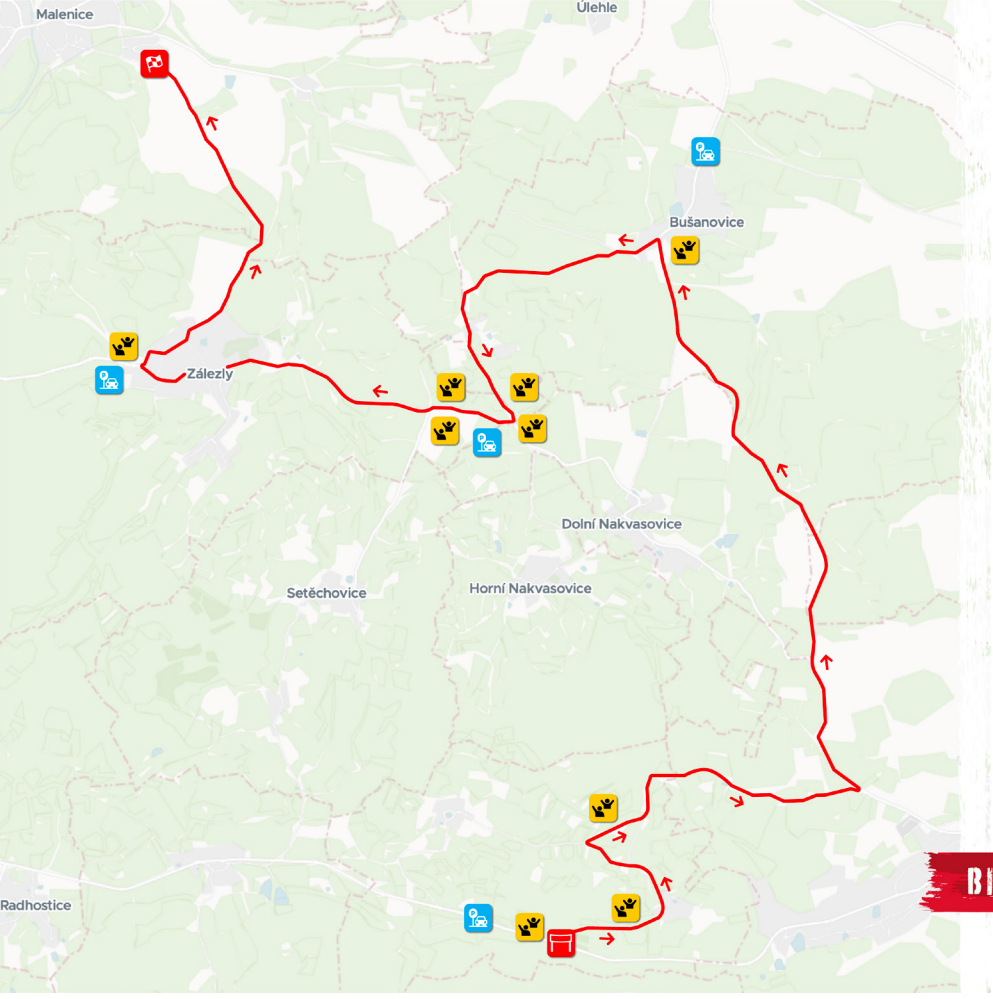

- Tickets & Ticketcontrol
- Catering
- Info point
- Toilet
- Photo point

PARKING

» 1000 Parking spaces

GPS: 49.103275814, 13.911255954

[Navigation with Google Maps](#)

[Navigation with waze](#)

FRIDAY 27. 10.