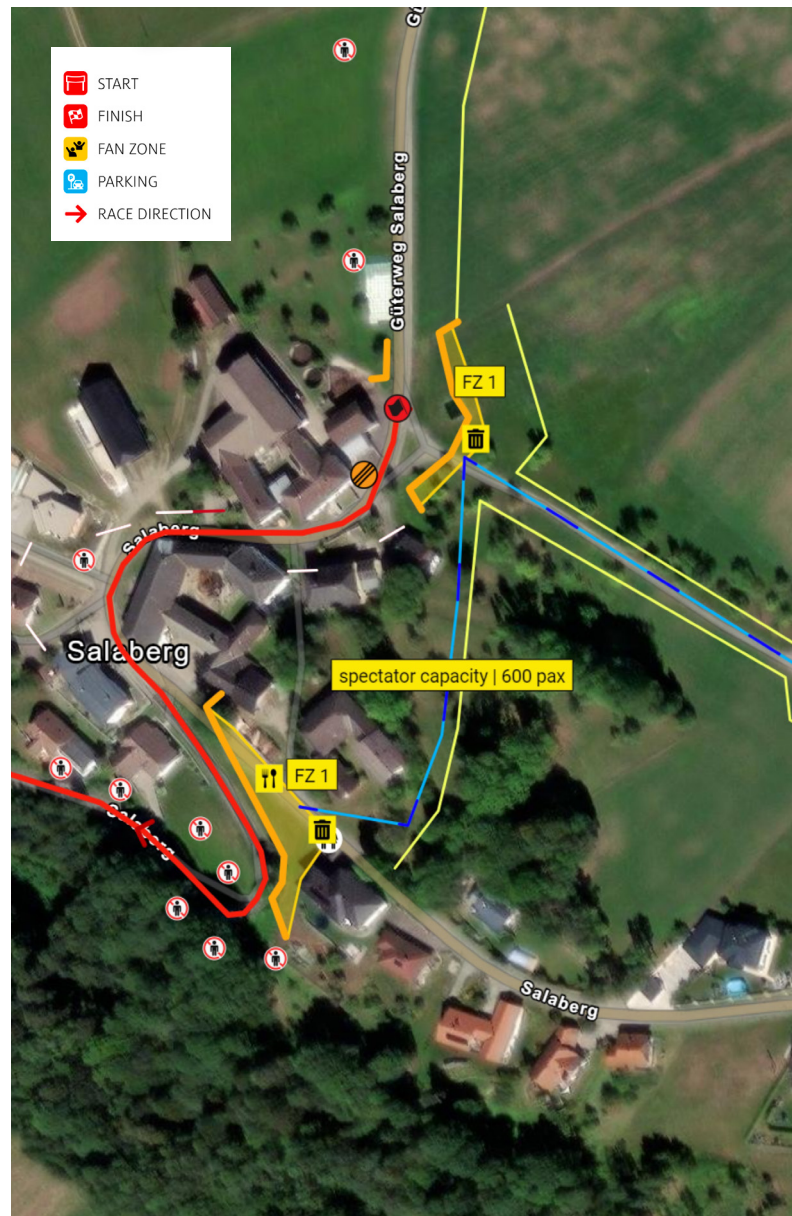

GPS: 48.59921259,13.94274198

[Navigation with Google Maps](#)

[Navigation with waze](#)

SATURDAY 28. 10.

MÜHLTAL

SS 10/13

27.83 km

SS 10 10:01 SS 13 17:01