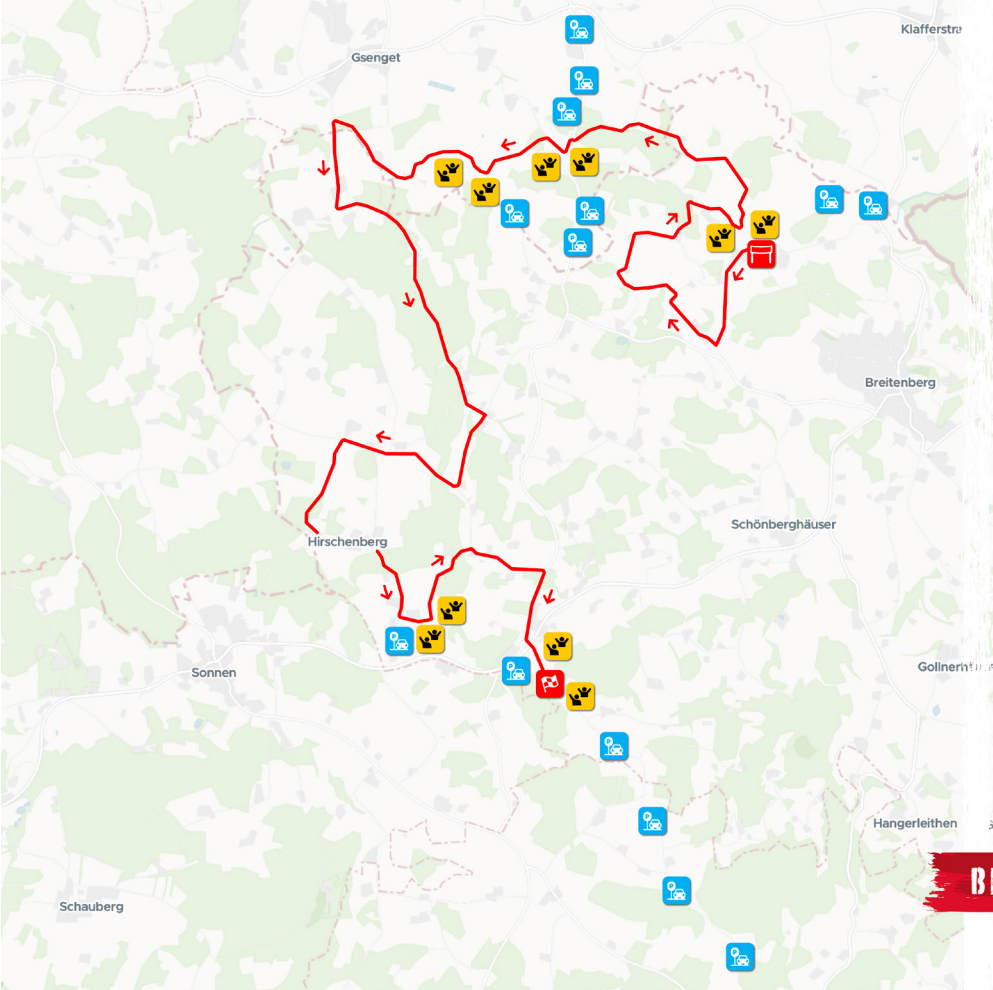

PARKING

[Navigation with Google Maps](#)

[Navigation with waze](#)

SUNDAY 29. 10.

PASSAUER LAND

SS 16/18

16.37 km

SS 16 9:35

PARKING

GPS: 48.71053872,13.75930519

[Navigation with Google Maps](#)

[Navigation with waze](#)

SUNDAY 29. 10.

**PASSAUER
LAND**

SS 16/18

16.37 km