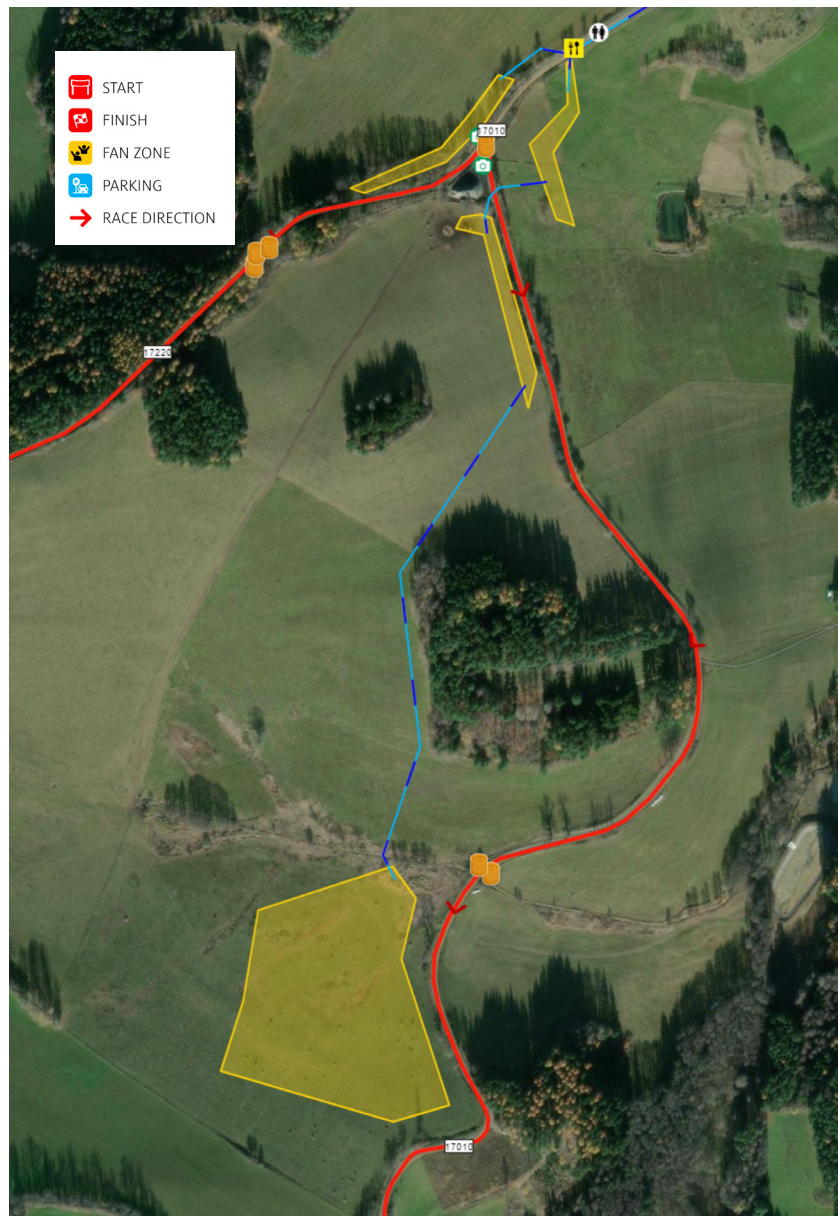

- Catering
- Speaker
- Info point

- Toilet
- Photo point

PARKING

- >> 500 Parking spaces
- >> Parking pre-reservation

GPS: 49.1938064,13.76284126

[Navigation with Google Maps](#)

[Navigation with waze](#)

FRIDAY 27. 10.