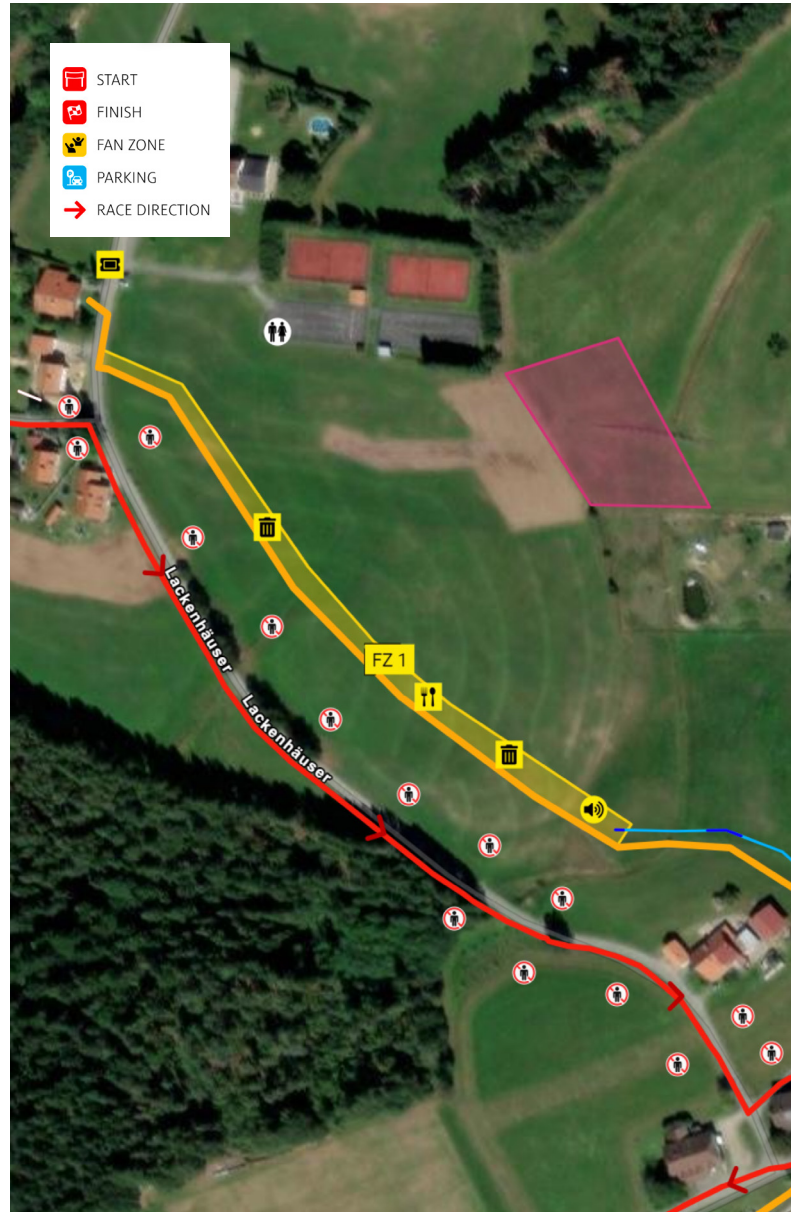

PARKING

» Bus shuttle in the SS to other fan zones

GPS: 48.748610830, 13.814520737

[Navigation with Google Maps](#)

[Navigation with waze](#)