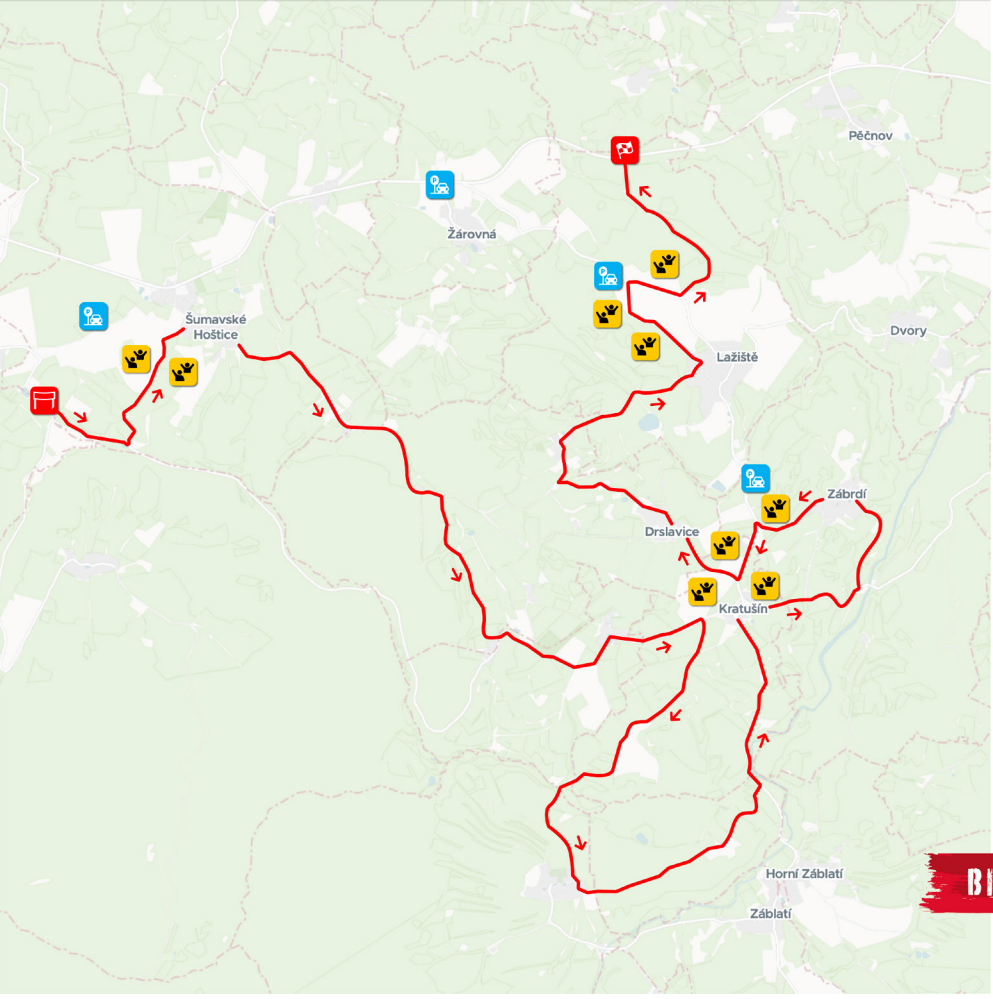

ŠUMAVSKÉ HOŠTICE

SS 5/8

23.43 km

SS 5 12:15

SS 8 16:57

-  START
-  FINISH
-  FAN ZONE
-  PARKING
-  RACE DIRECTION

BEYOND BORDERS

 **SS 5-8** *Fan Zone 12*