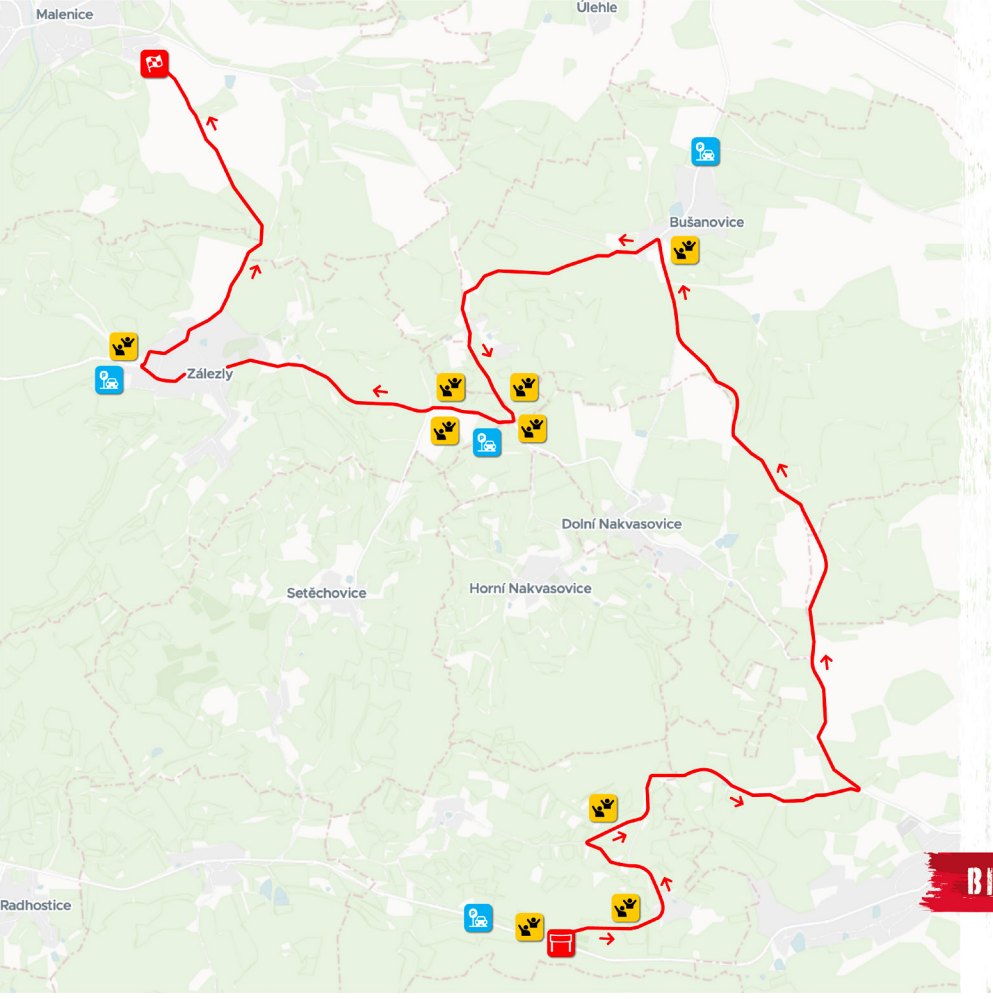

- START
- FINISH
- FAN ZONE
- PARKING
- RACE DIRECTION

PARKING

» 800 Parking spaces

GPS: 49.16358,13.8855

[Navigation with Google Maps](#)

[Navigation with waze](#)

GERMANY / CZECH REPUBLIC / AUSTRIA

FRIDAY 27. 10.

VLACHOVO BŘEZÍ

SS 3/6

13.66 km

SS 3 9:50

SS 6 14:32

- START
- FINISH
- FAN ZONE
- PARKING
- RACE DIRECTION

BEYOND BORDERS

SS 3-6 *Fan Zone 5*