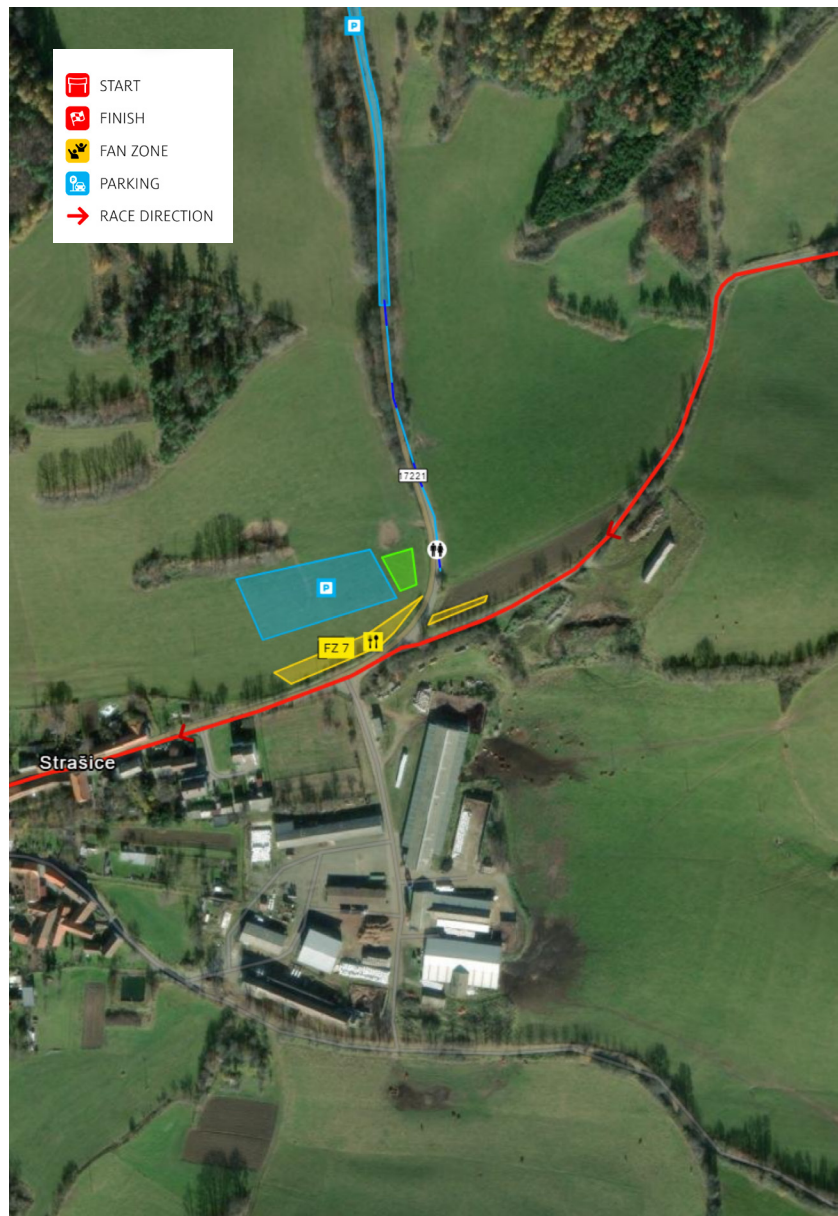

Toilet

PARKING

» 350 Parking spaces

GPS: 49.20362373,13.7330237

[Navigation with Google Maps](#)

[Navigation with waze](#)

-  START
-  FINISH
-  FAN ZONE
-  PARKING
-  RACE DIRECTION

FRIDAY 27. 10.