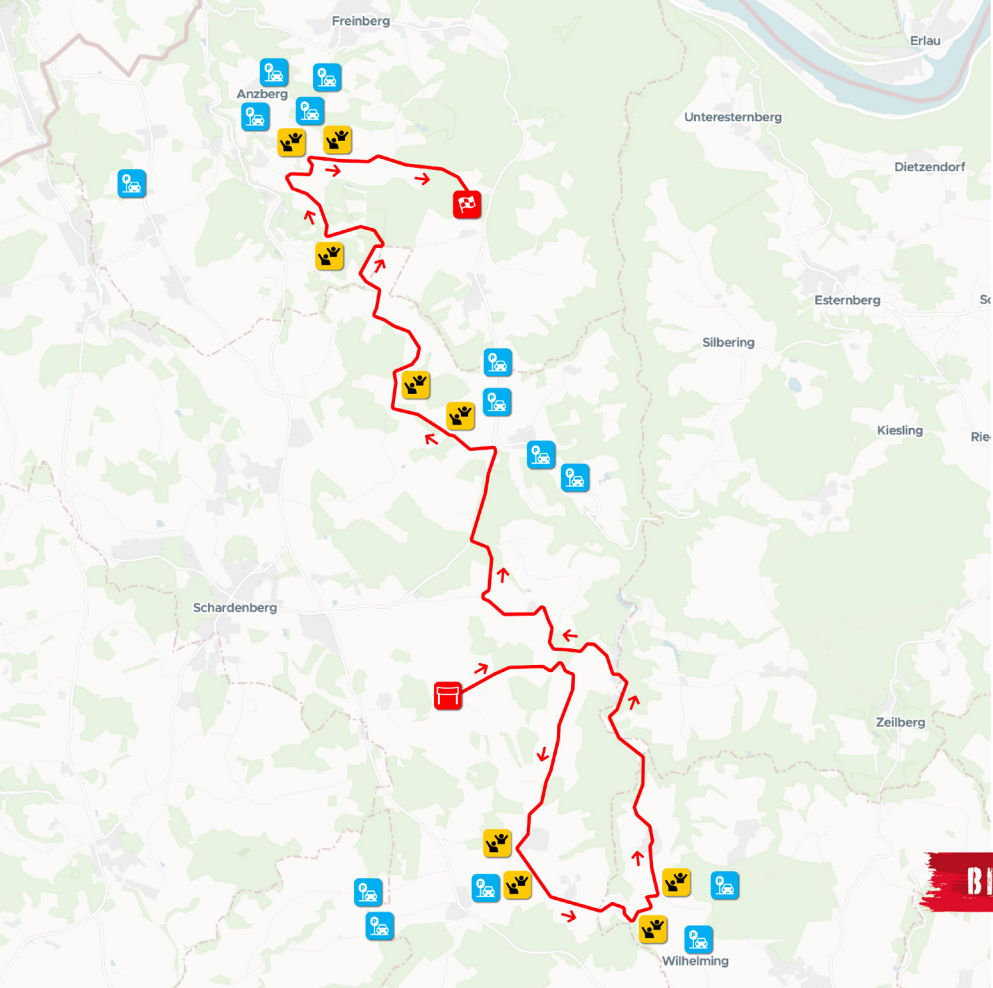

16.02 km

SS 9 8:15

SS 12 15:15

- START
- FINISH
- FAN ZONE
- PARKING
- RACE DIRECTION

BEYOND BORDERS

SS 9-12 Fan Zone 3

- Tickets & Ticketcontrol
- Catering
- Speaker
- Toilet

PARKING

» 500 Parking spaces

GPS: 48.53564241,13.52889544

[Navigation with Google Maps](#)

[Navigation with waze](#)

SATURDAY 28. 10.

SCHÄRDINGER INNVIERTEL

SS 9/12

16.02 km