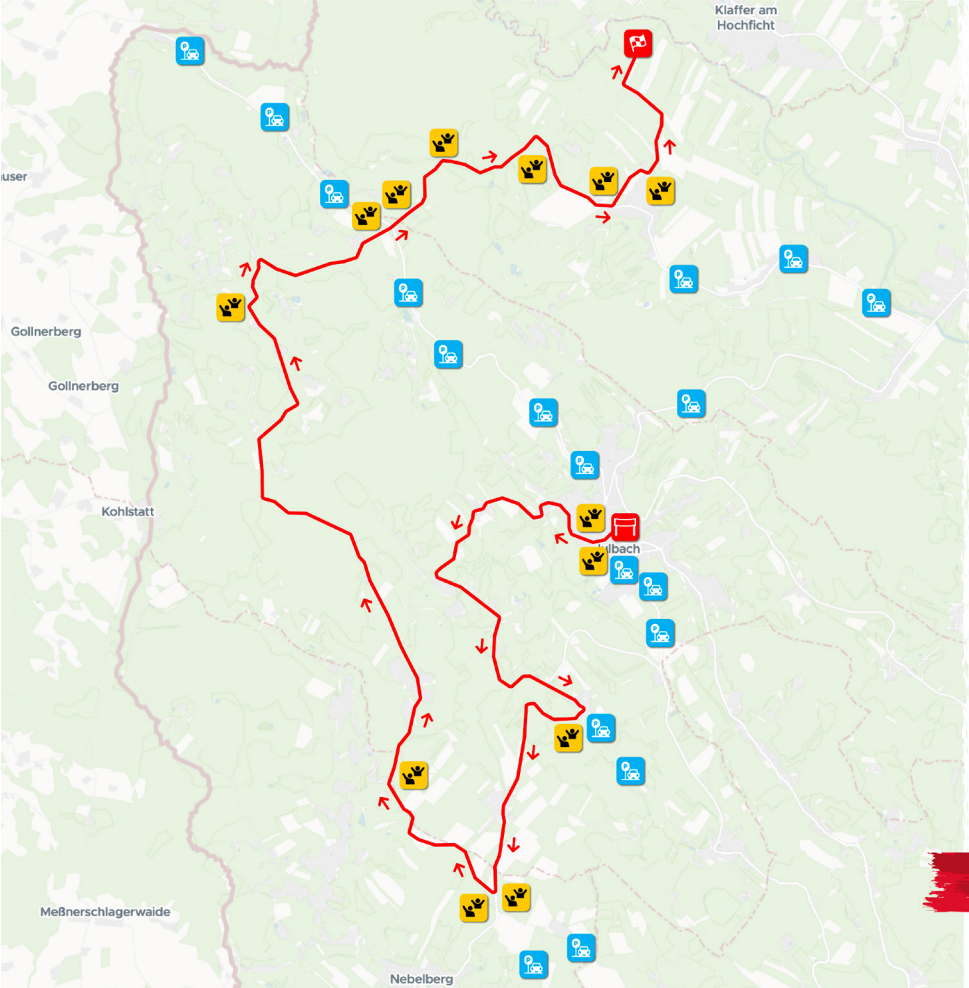

[Navigation with waze](#)

SUNDAY 29. 10.

BÖHMERWALD

SS 15/17

17.25 km

SS 15 8:15 SS 17 10:33

- START
- FINISH
- FAN ZONE
- PARKING
- RACE DIRECTION

BEYOND BORDERS

[Navigation with Google Maps](#)

[Navigation with waze](#)

SUNDAY 29. 10.

BÖHMERWALD

SS 15/17

17.25 km

SS 15 8:15 SS 17 10:33

- START
- FINISH
- FAN ZONE
- PARKING
- RACE DIRECTION