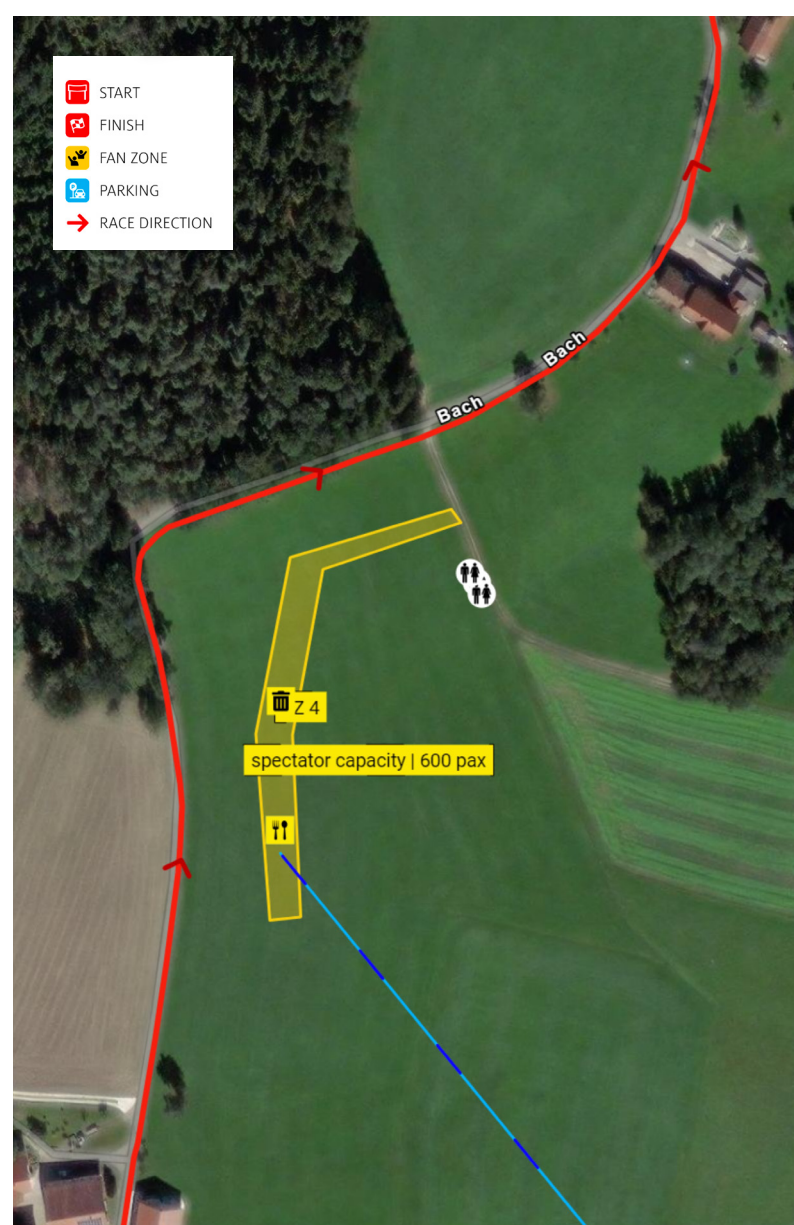

PARKING

» 500 Parking spaces

GPS: 48.53564241,13.52889544

[Navigation with Google Maps](#)

[Navigation with waze](#)