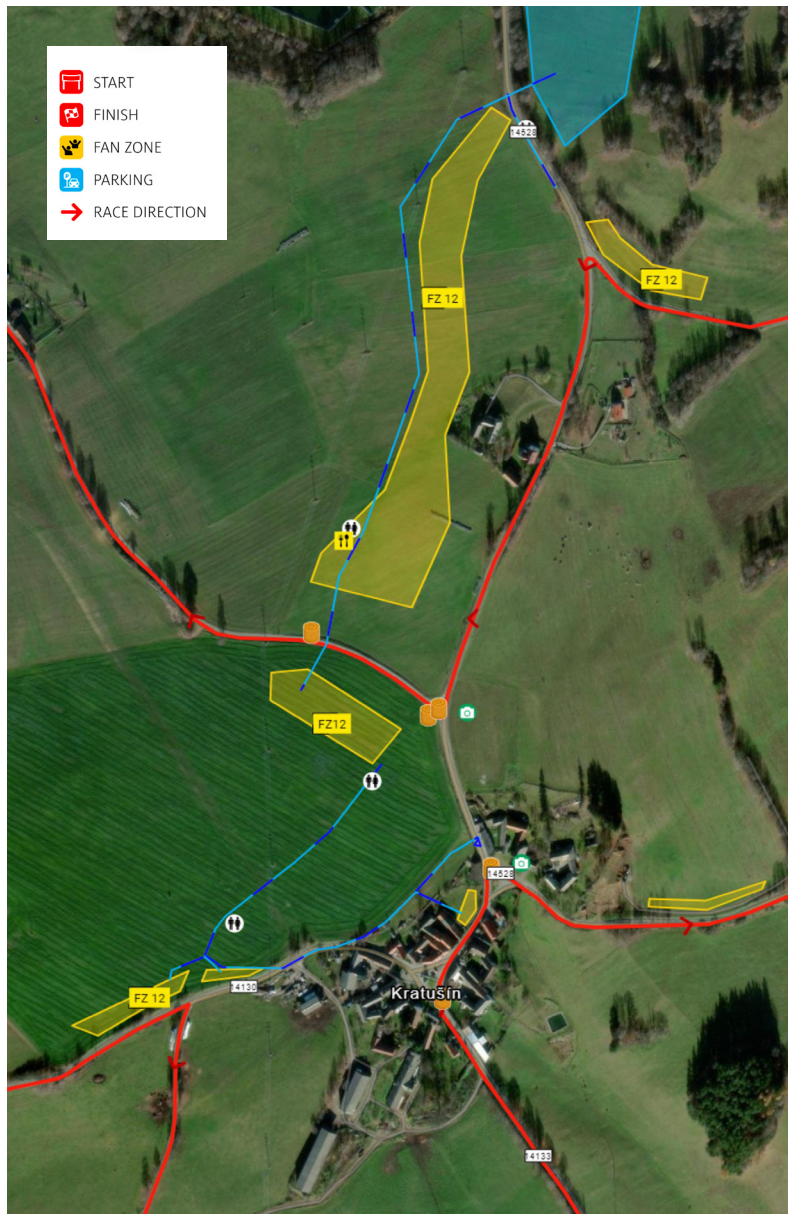

-  Catering
-  Speaker
-  Info point
-  Toilet
-  Photo point

PARKING

- » 1000 Parking spaces
- » Parking pre-reservation

GPS: 49.02892933,13.93005409

[Navigation with Google Maps](#)

[Navigation with waze](#)