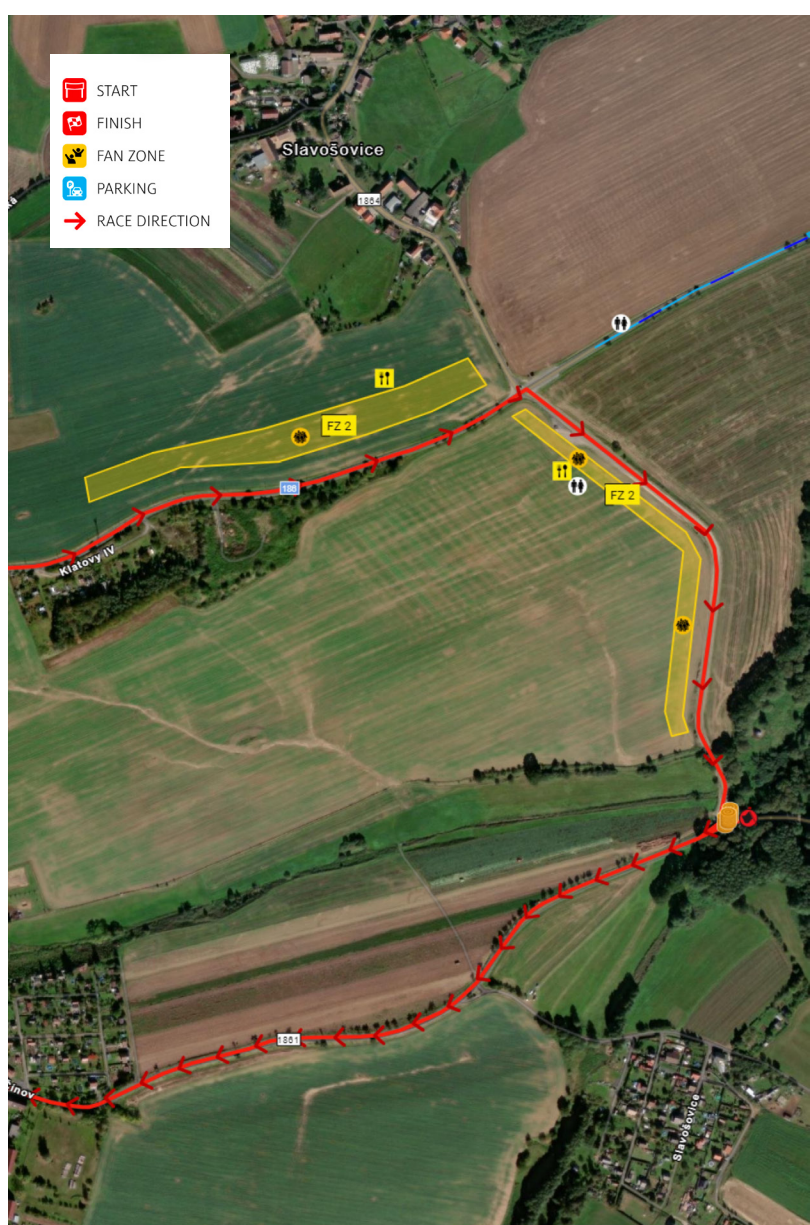

18:05

- START
- FINISH
- FAN ZONE
- PARKING
- RACE DIRECTION

BEYOND BORDERS

SS 2 Fan Zone 2

PARKING

GPS: 49.40943814,13.34941685

[Navigation with Google Maps](#)

[Navigation with waze](#)