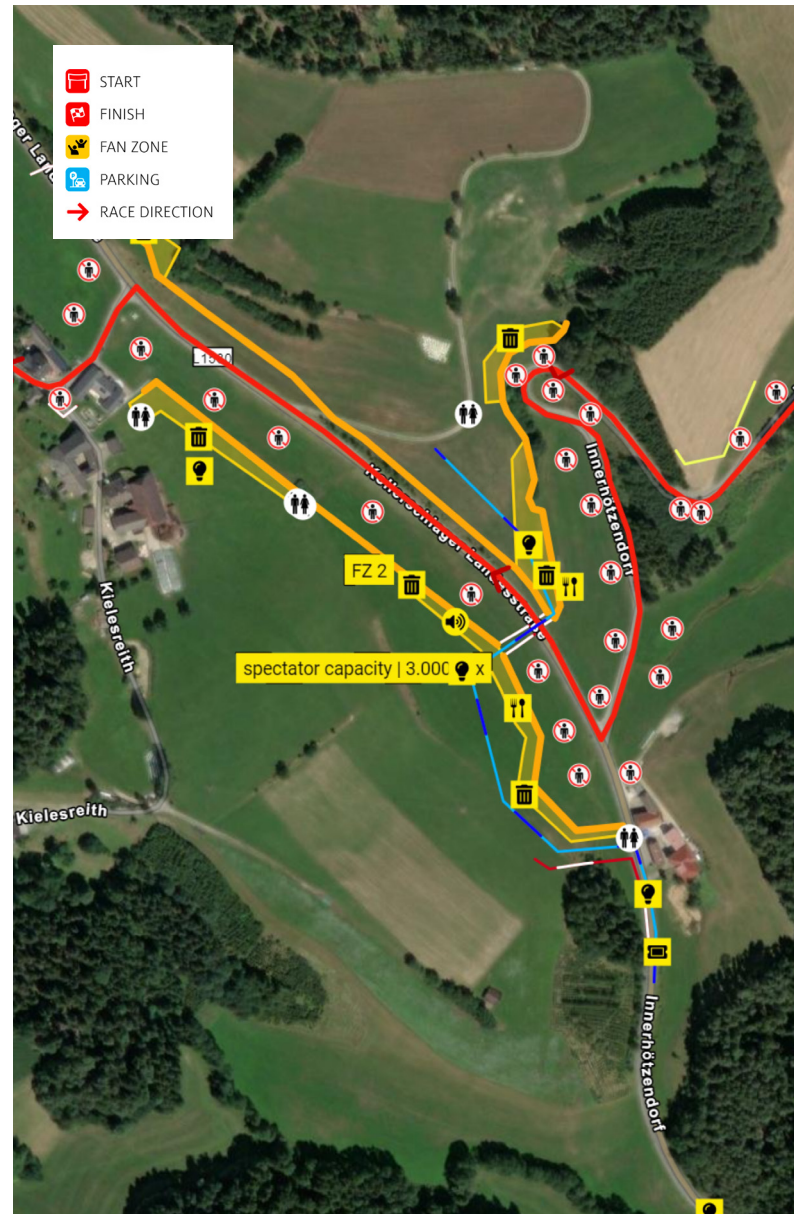

- START
- FINISH
- FAN ZONE
- PARKING
- RACE DIRECTION

spectator capacity | 3.000 x