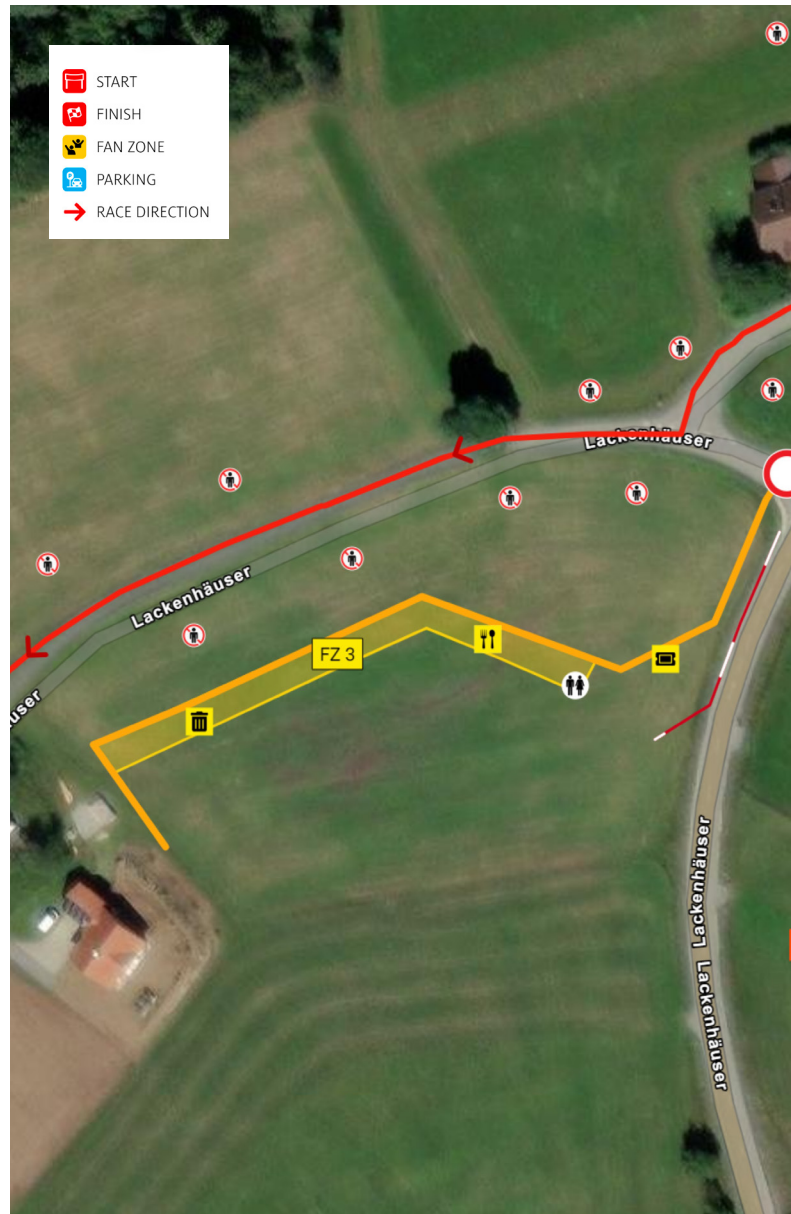

PARKING

» Bus shuttle in the SS to other fan zones

GPS: 48.748610830, 13.814520737

[Navigation with Google Maps](#)

[Navigation with waze](#)