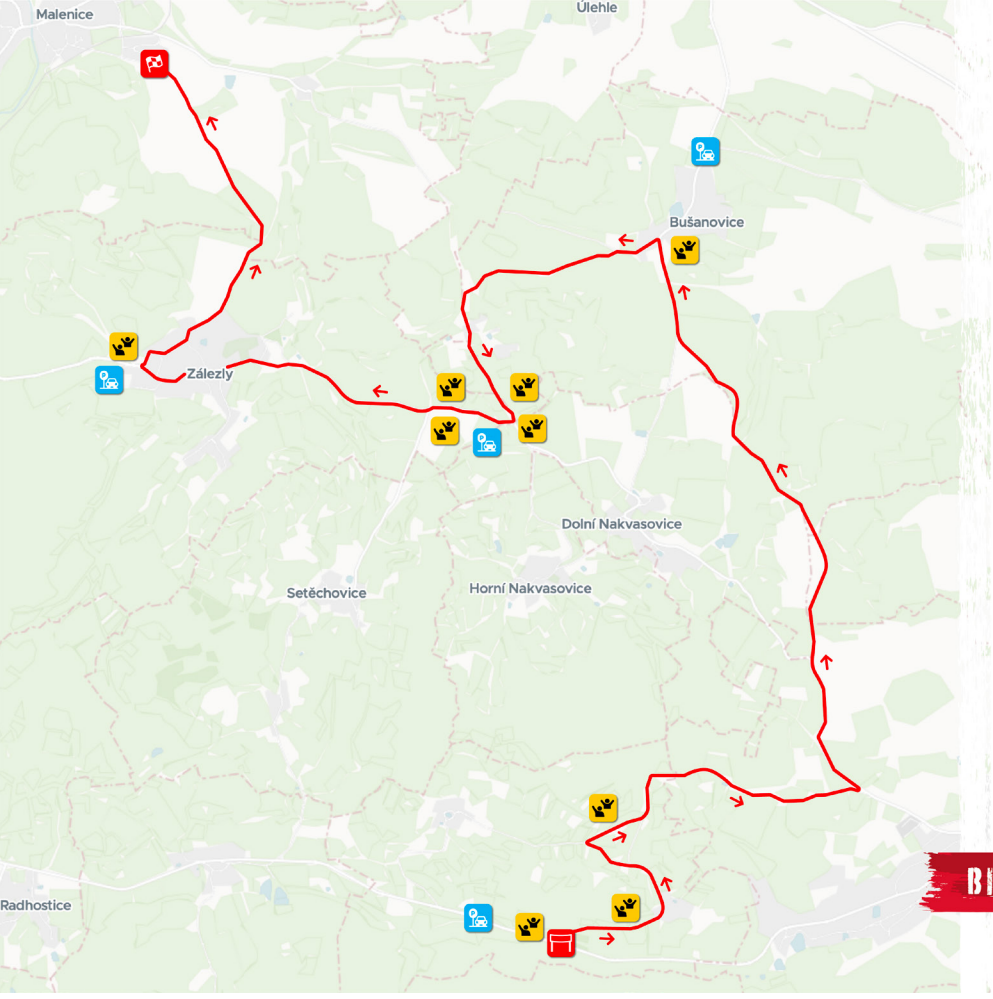

PARKING

GPS: 49.40508833,13.32101091

[Navigation with Google Maps](#)

[Navigation with waze](#)

THURSDAY 26. 10.

CIRCUIT OF KLATOVY

SS 2

8.92 km

18:05

- START
- FINISH
- FAN ZONE
- PARKING
- RACE DIRECTION

BEYOND BORDERS

SS 2 Fan Zone 2

PARKING

GPS: 49.40943814,13.34941685

[Navigation with Google Maps](#)

[Navigation with waze](#)

FRIDAY 27. 10.

VLACHOVO BŘEZÍ

SS 3/6

13.66 km

SS 3 9:50

SS 6 14:32

- START
- FINISH
- FAN ZONE
- PARKING
- RACE DIRECTION

BEYOND BORDERS