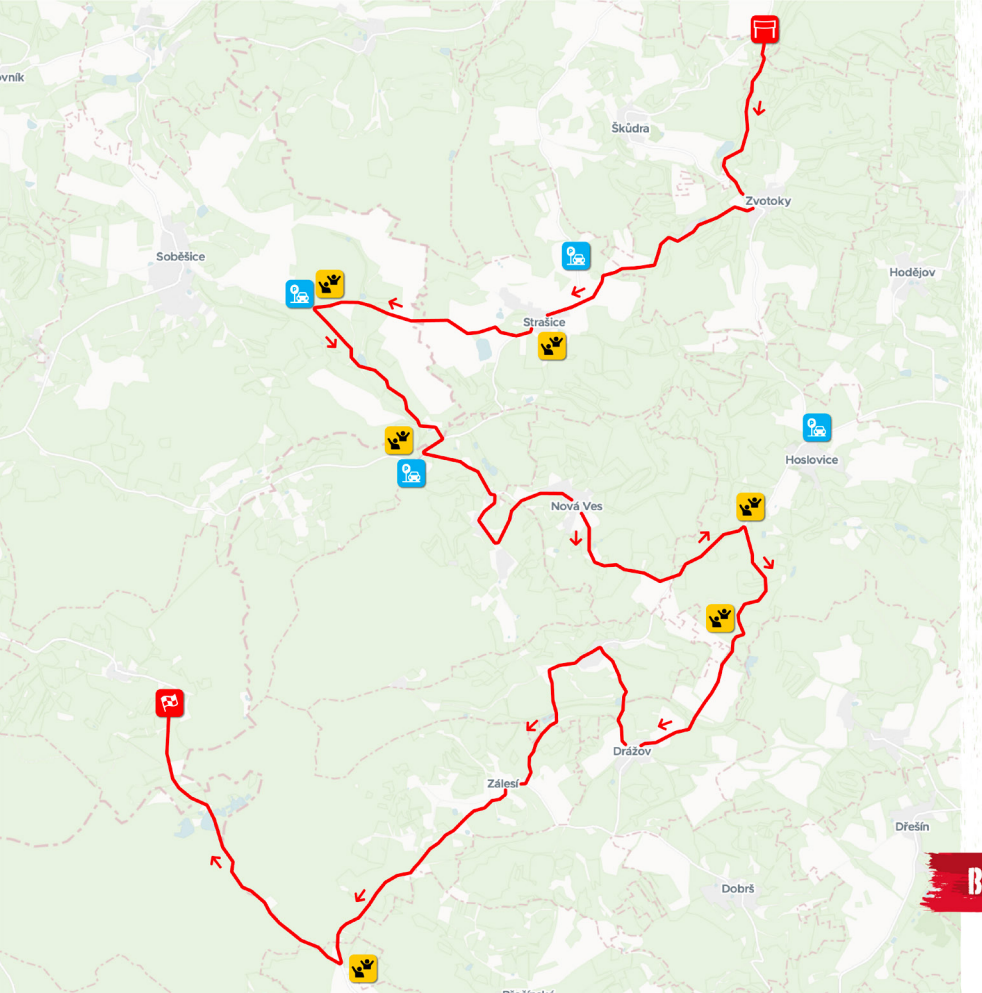

FRIDAY 27. 10.

ZVOTOKY

SS 4/7

23.81 km

SS 4 10:42

SS 7 15:24

- START
- FINISH
- FAN ZONE
- PARKING
- RACE DIRECTION

BEYOND BORDERS

SS 4-7 Fan Zone 10

- Catering
- Speaker
- Info point

- Toilet
- Photo point

PARKING

- » 700 Parking spaces
- » Parking pre-reservation

GPS: 49.14458052,13.7090665

[Navigation with Google Maps](#)

[Navigation with waze](#)