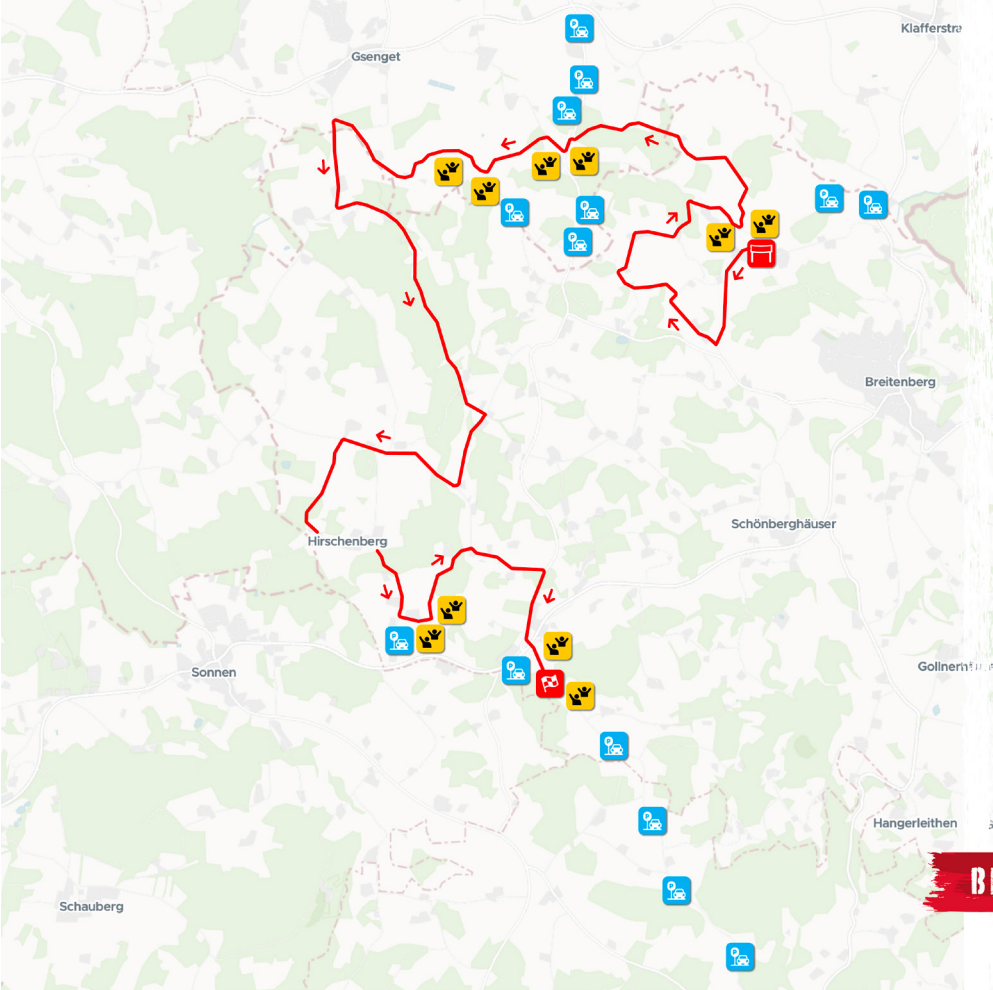

[Navigation with waze](#)

SUNDAY 29. 10.

PASSAUER LAND

SS 16/18

16.37 km

SS 16 9:35

SS 18 12:15

- START
- FINISH
- FAN ZONE
- PARKING
- RACE DIRECTION

GPS: 48.71659005,13.78978067

[Navigation with Google Maps](#)

[Navigation with waze](#)

SUNDAY 29. 10.

PASSAUER LAND

SS 16/18

16.37 km

SS 16 9:35