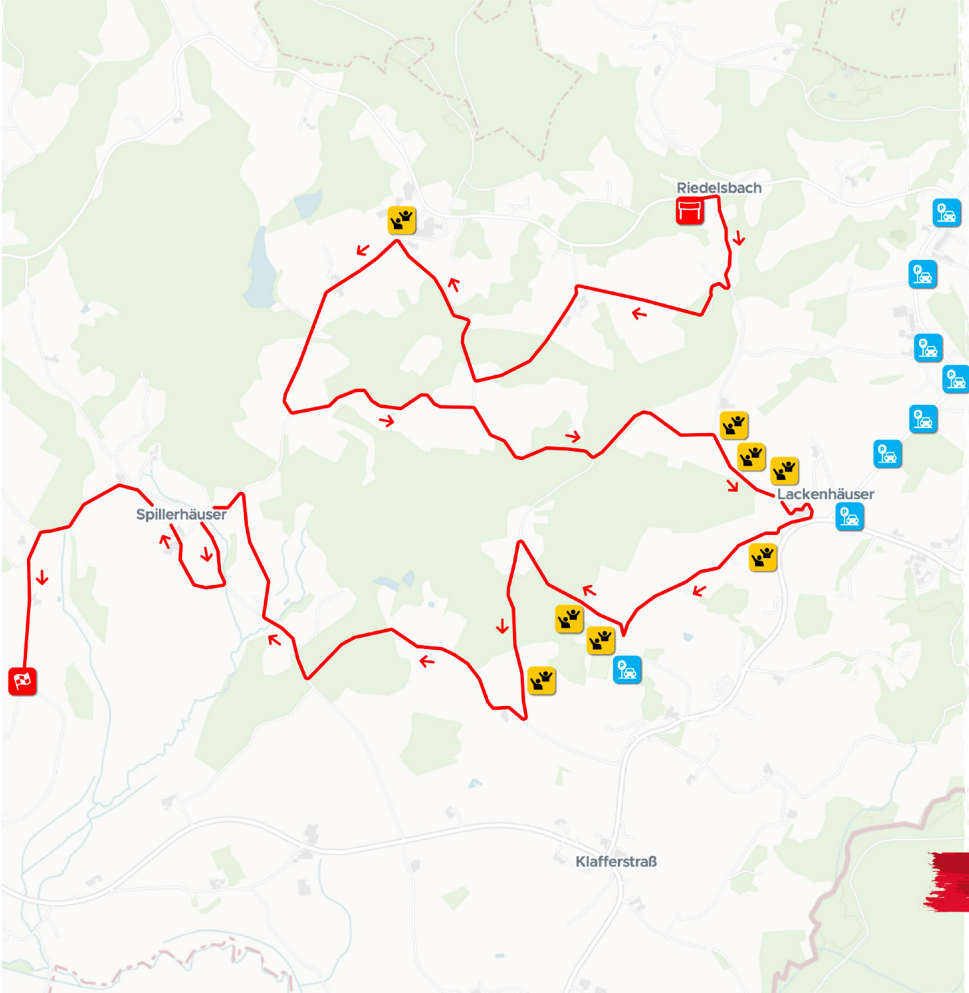

[Navigation with Google Maps](#)

[Navigation with waze](#)

KNAUS TABBERT BAYERISCHER WALD

SS 11/14

11.88 km

SS 11 11:05 SS 14 18:05

-  START
-  FINISH
-  FAN ZONE
-  PARKING
-  RACE DIRECTION

BEYOND BORDERS

SS 11-14 Fan Zone 1

» barrier free

Tickets & Ticketcontrol

Toilet

Catering

PARKING

» Bus shuttle in the SS to other fan zones

GPS: 48.748610830, 13.814520737