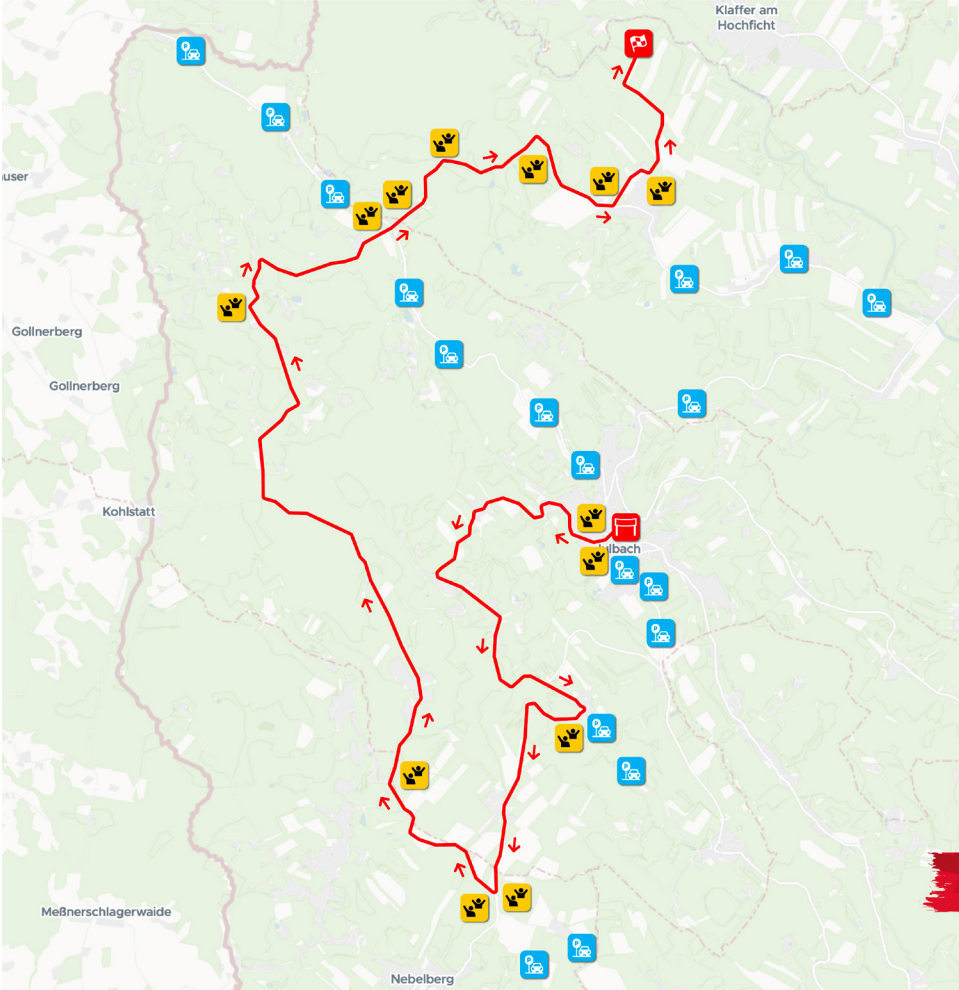

[Navigation with waze](#)

KNAUS TABBERT BAYERISCHER WALD

SS 11/14

11.88 km

SS 11 11:05 SS 14 18:05

-  START
-  FINISH
-  FAN ZONE
-  PARKING
-  RACE DIRECTION

BEYOND BORDERS

SS 11-14 Fan Zone 4

» barrier free

-  Tickets & Ticketcontrol
-  Catering
-  Disable spectator area
-  Disable toilet
-  Toilet

PARKING

» Bus shuttle in the SS to other fan zones

GPS: 48.748610830, 13.814520737

[Navigation with Google Maps](#)

[Navigation with waze](#)

SUNDAY 29. 10.

BÖHMERWALD

SS 15/17

17.25 km

SS 15 8:15 SS 17 10:33

- START
- FINISH
- FAN ZONE
- PARKING
- RACE DIRECTION

BEYOND BORDERS