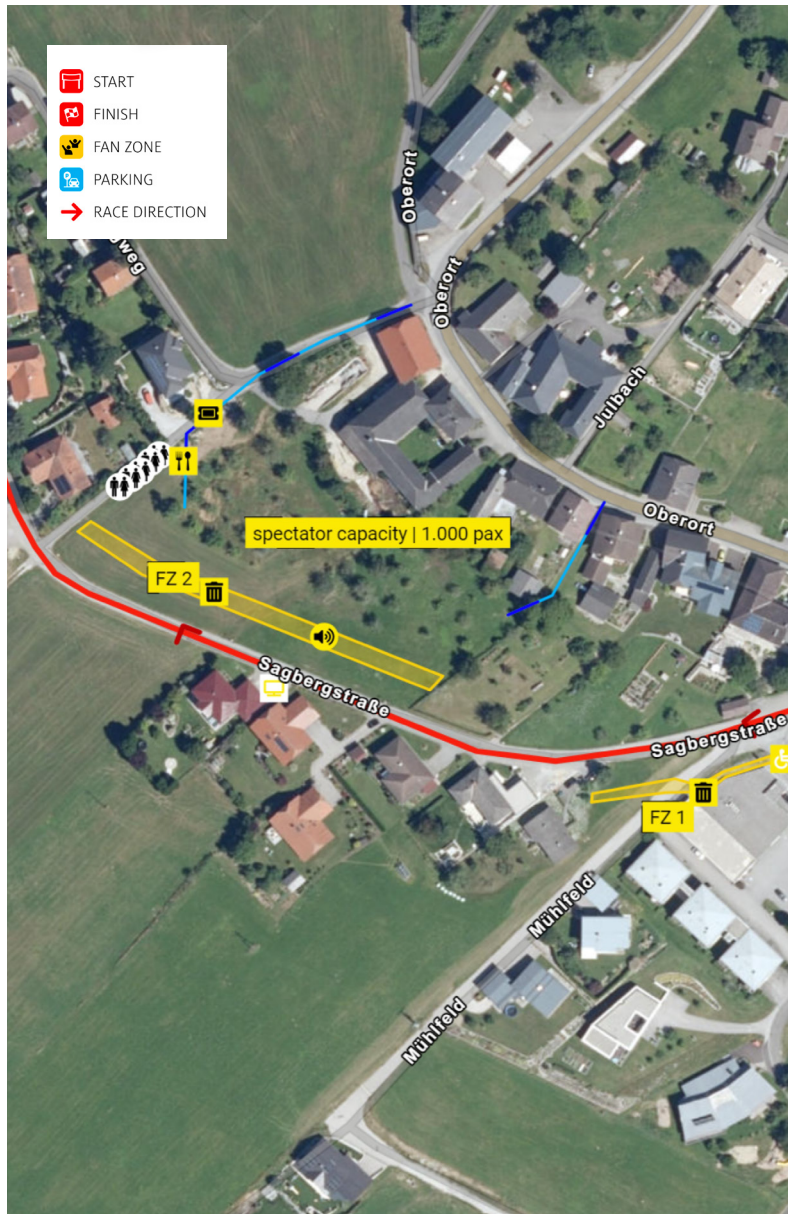

[Navigation with waze](#)

SUNDAY 29. 10.

BÖHMERWALD

SS 15/17

17.25 km

SS 15 8:15 SS 17 10:33

- START
- FINISH
- FAN ZONE
- PARKING
- RACE DIRECTION

BEYOND BORDERS