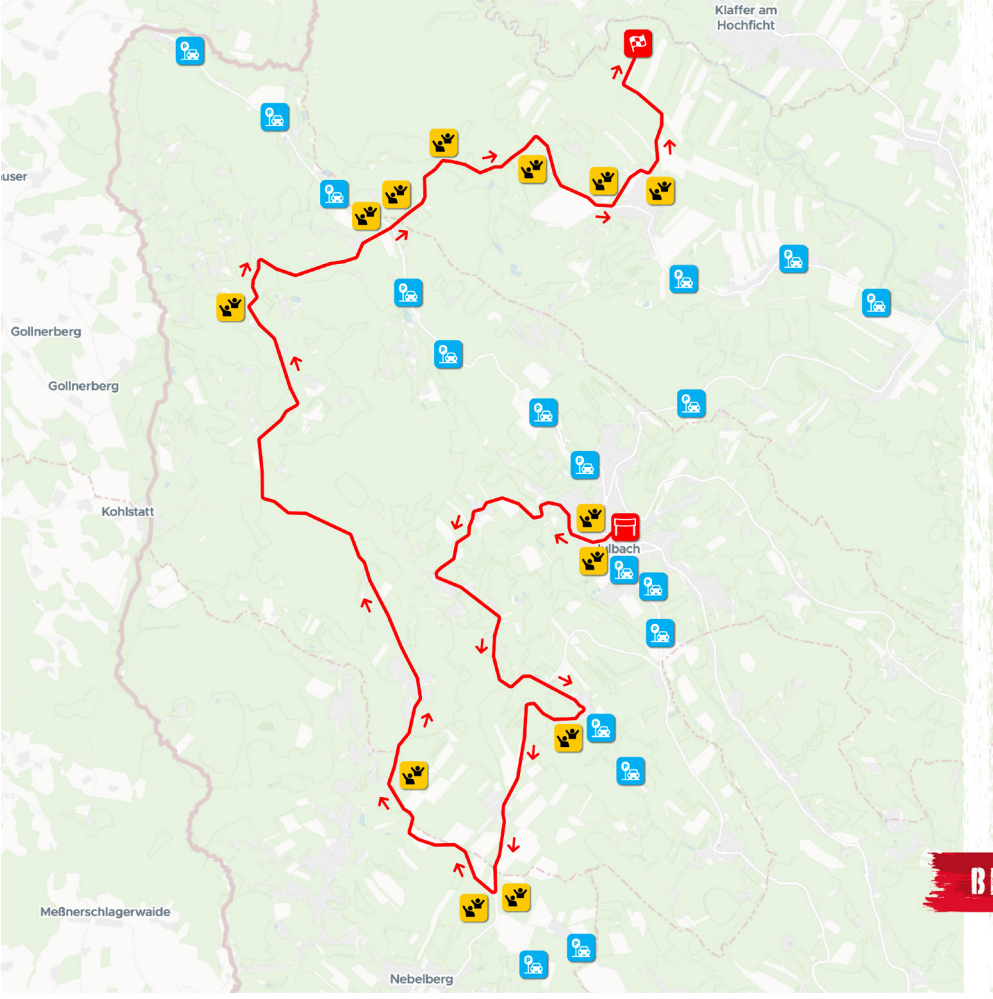

[Navigation with Google Maps](#)

[Navigation with waze](#)

SUNDAY 29. 10.

BÖHMERWALD

SS 15/17

17.25 km

SS 15 8:15 SS 17 10:33

- START
- FINISH
- FAN ZONE
- PARKING
- RACE DIRECTION

GPS: 48.688527995, 13.830833565

[Navigation with Google Maps](#)

[Navigation with waze](#)

SUNDAY 29. 10.

BÖHMERWALD

SS 15/17

17.25 km

SS 15 8:15 SS 17 10:33