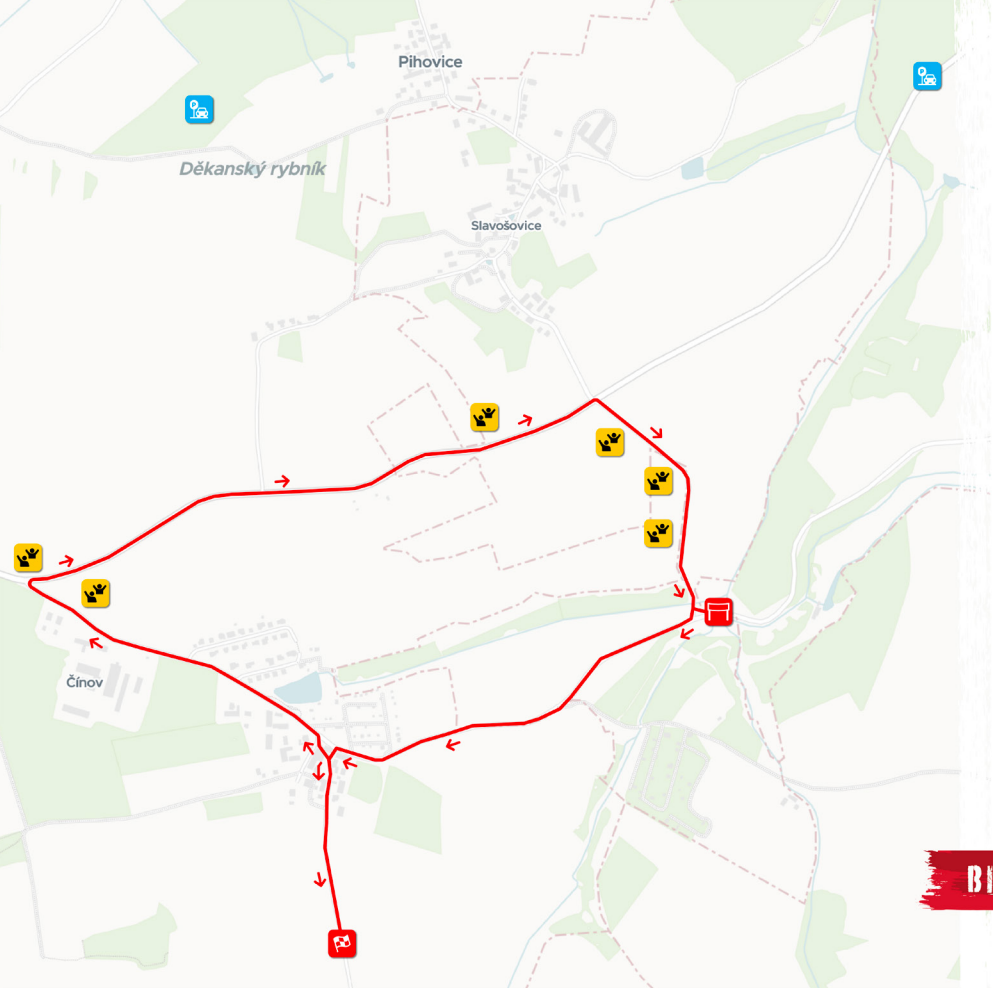

THURSDAY 26. 10.

CIRCUIT OF KLATOVY
SS 2
8.92 km
 18:05

- START
- FINISH
- FAN ZONE
- PARKING
- RACE DIRECTION

Beyond Borders

SS 2 *Fan Zone 1*

» barrier free

- Tickets & Ticketcontrol
- Catering
- Lighting
- LED screen
- Disable spectator area
- Disable toilet
- Toilet
- Photo point

PARKING

GPS: 49.40508833,13.32101091

[Navigation with Google Maps](#)

[Navigation with waze](#)

THURSDAY 26. 10.

CIRCUIT OF KLATOVY

SS 2

8.92 km