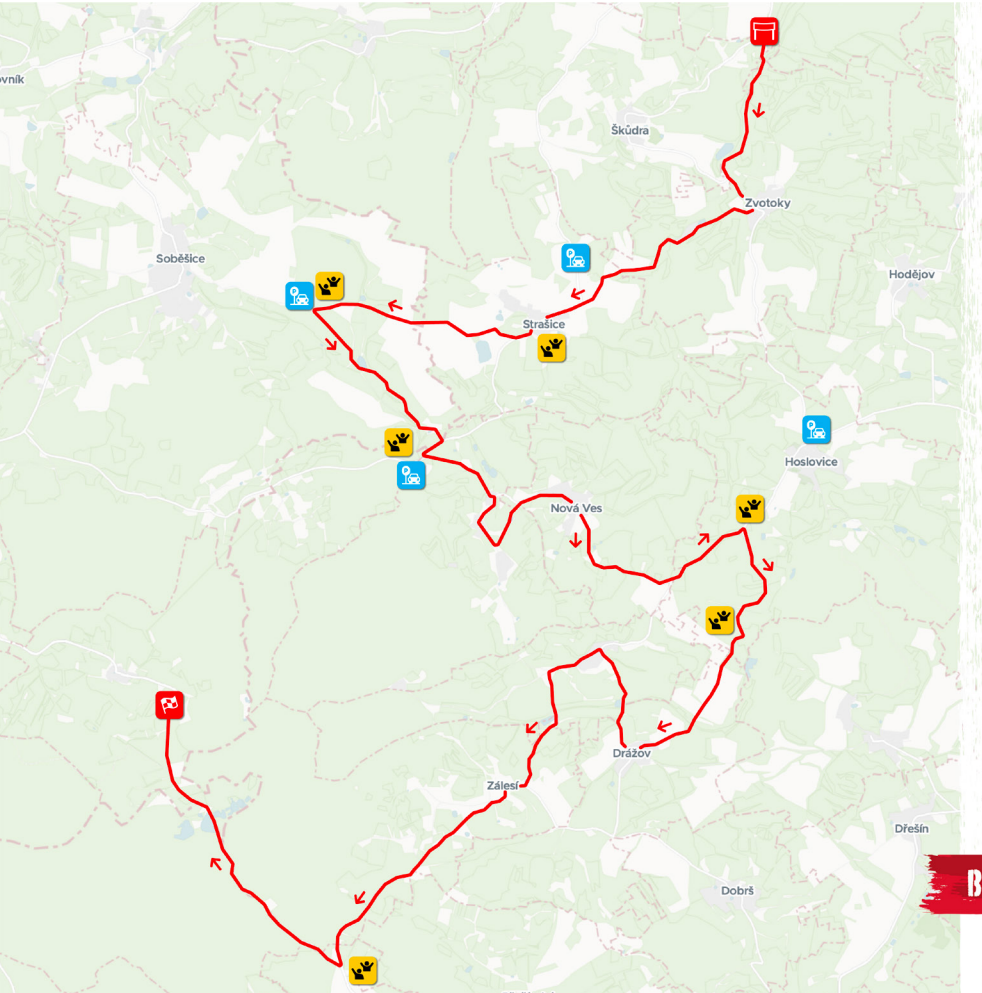

FRIDAY 27. 10.

ZVOTOKY

SS 4/7

23.81 km

SS 4 10:42

SS 7 15:24

- START
- FINISH
- FAN ZONE
- PARKING
- RACE DIRECTION

BEYOND BORDERS