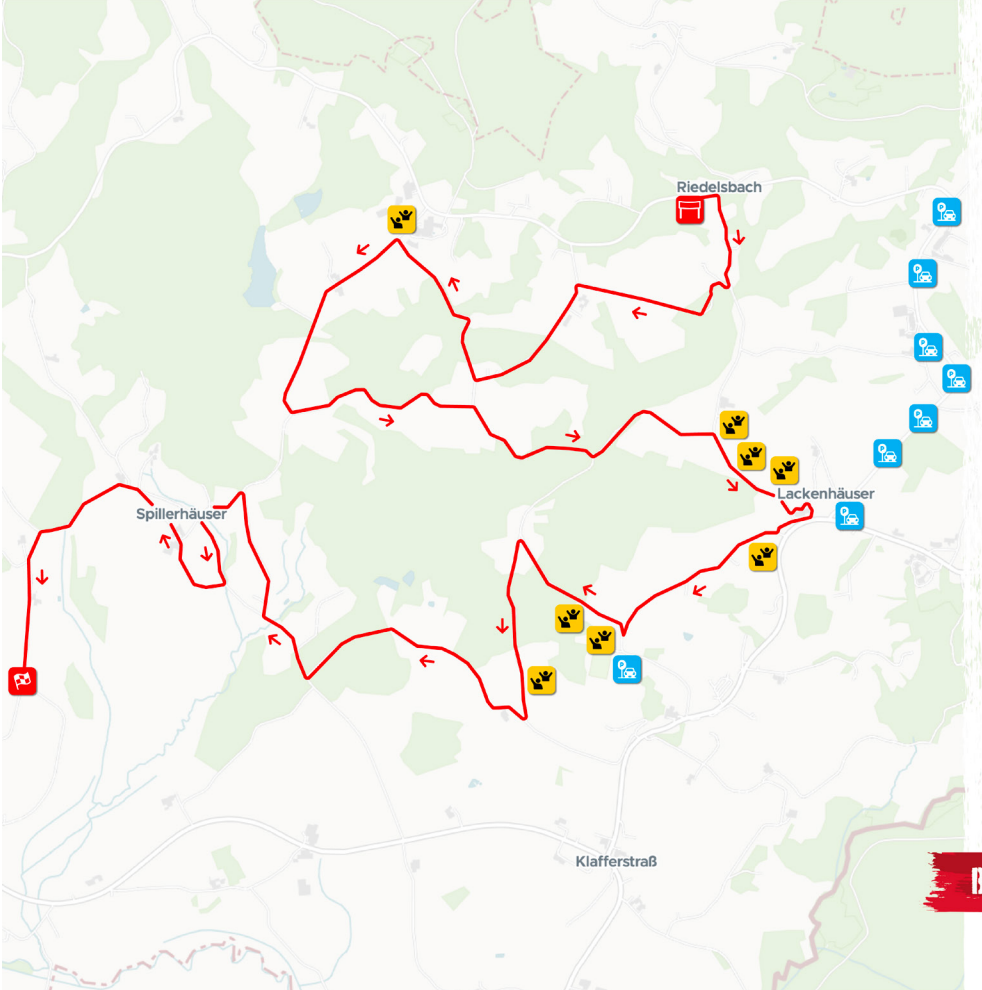

[Navigation with Google Maps](#)

[Navigation with waze](#)

KNAUS TABBERT BAYERISCHER WALD

SS 11/14

11.88 km

SS 11 11:05 SS 14 18:05

-  START
-  FINISH
-  FAN ZONE
-  PARKING
-  RACE DIRECTION

BEYOND BORDERS

SS 11-14

Fan Zone 2

» barrier free

-  Tickets & Ticketcontrol
-  Toilet
-  Catering
-  Speaker
-  LED screen

PARKING

» Bus shuttle in the SS to other fan zones

GPS: 48.748610830, 13.814520737

[Navigation with Google Maps](#)