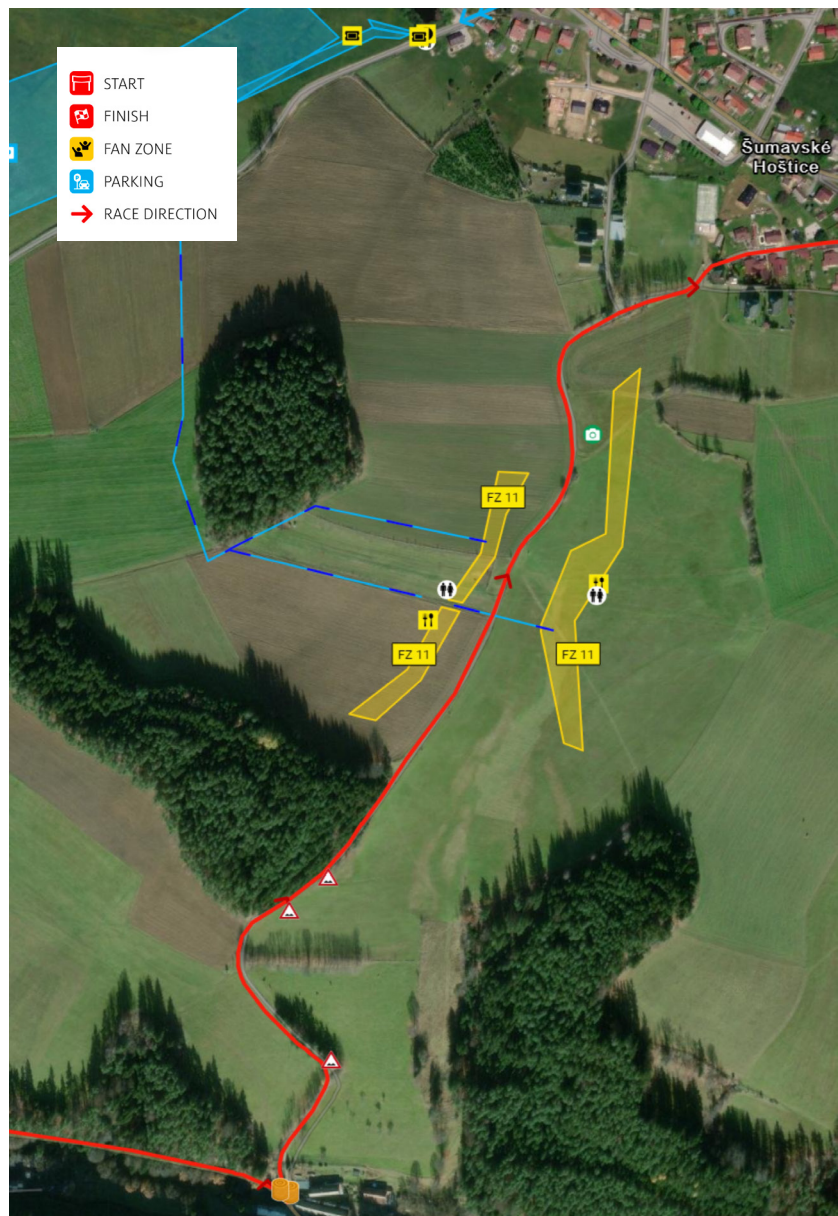

-  Catering
-  Speaker
-  Info point

-  Toilet
-  Photo point

PARKING

- » 700 Parking spaces
- » Parking pre-reservation

GPS: 49.040311382, 13.859264457

[Navigation with Google Maps](#)

[Navigation with waze](#)