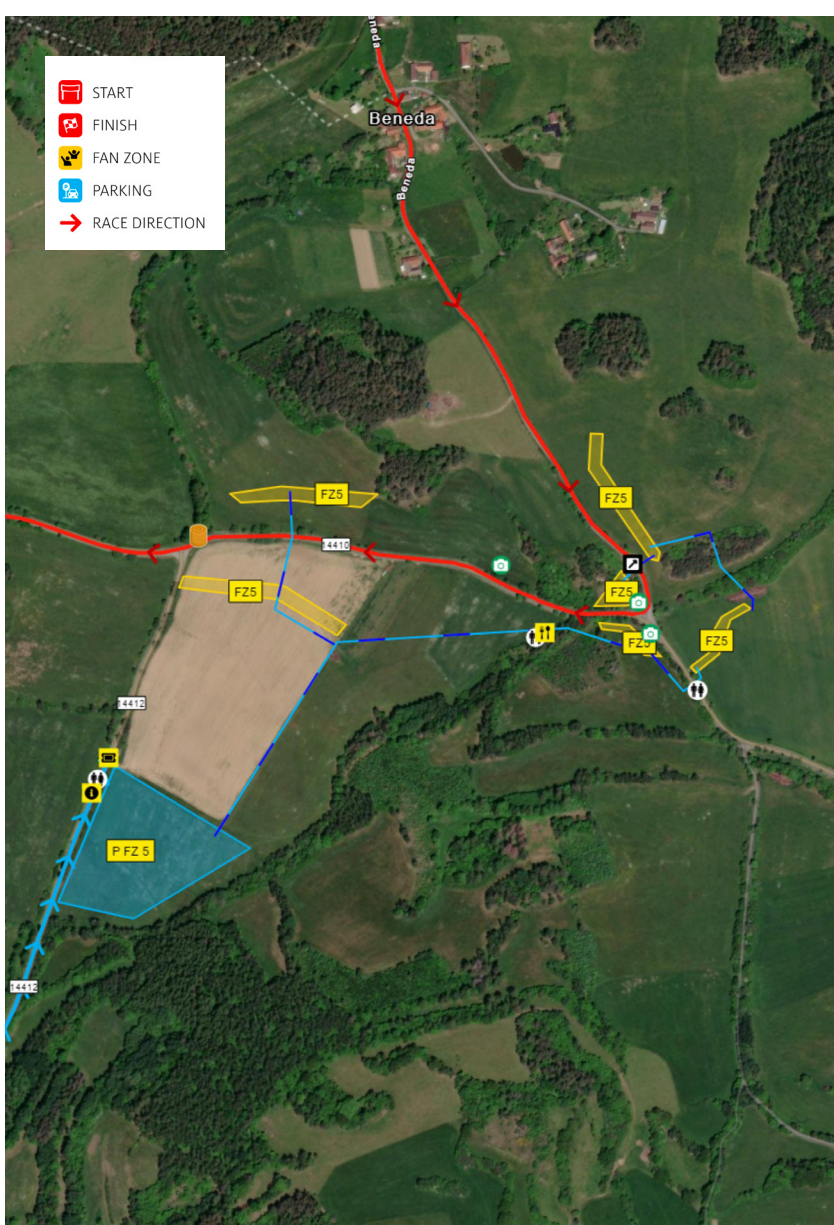

- Tickets & Ticketcontrol
- Catering
- Info point
- Toilet
- Photo point

PARKING

» 1000 Parking spaces

GPS: 49.103275814, 13.911255954

[Navigation with Google Maps](#)

[Navigation with waze](#)

FRIDAY 27. 10.

VLACHOVO BŘEZÍ

SS 3/6

13.66 km

SS 3 9:50

SS 6 14:32

- START
- FINISH
- FAN ZONE
- PARKING
- RACE DIRECTION

BEYOND BORDERS

SS 3-6 *Fan Zone 6*