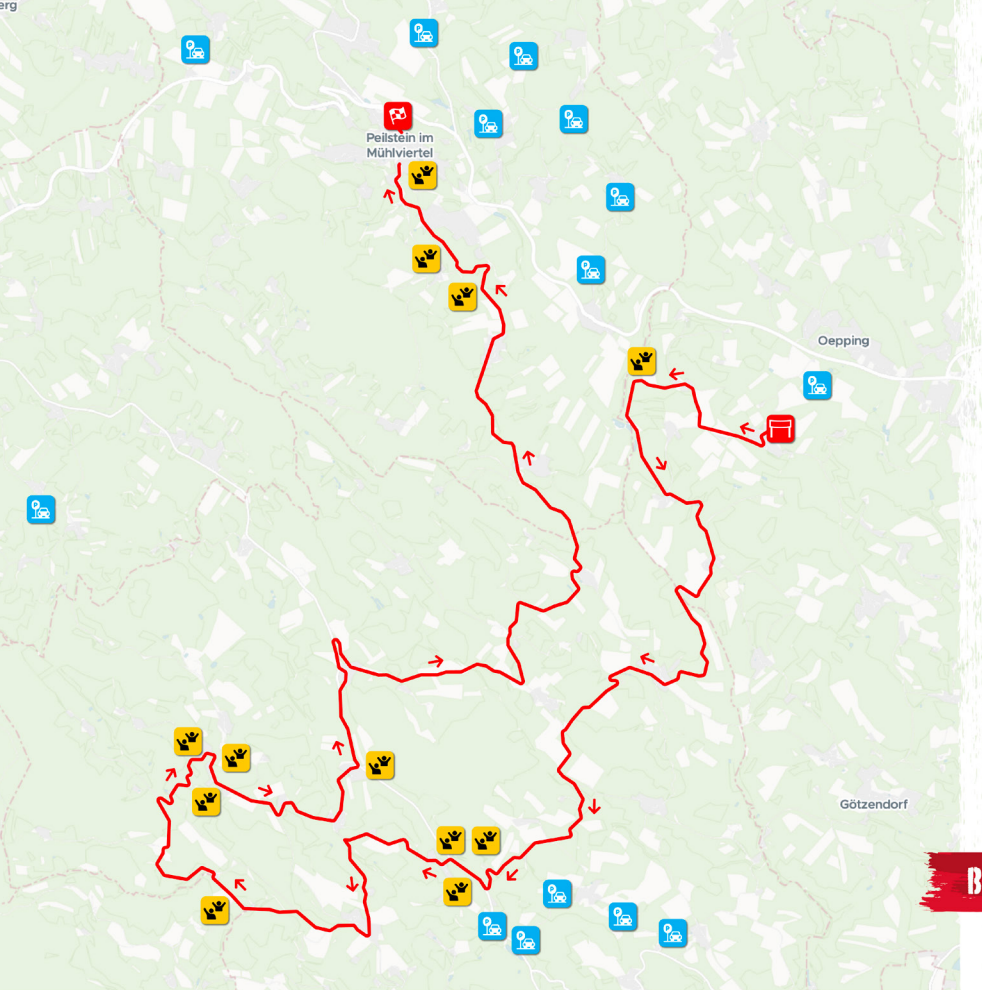

SATURDAY 28. 10.

MÜHLTAL

SS 10/13

27.83 km

SS 10 10:01 SS 13 17:01

- START
- FINISH
- FAN ZONE
- PARKING
- RACE DIRECTION

BEYOND BORDERS