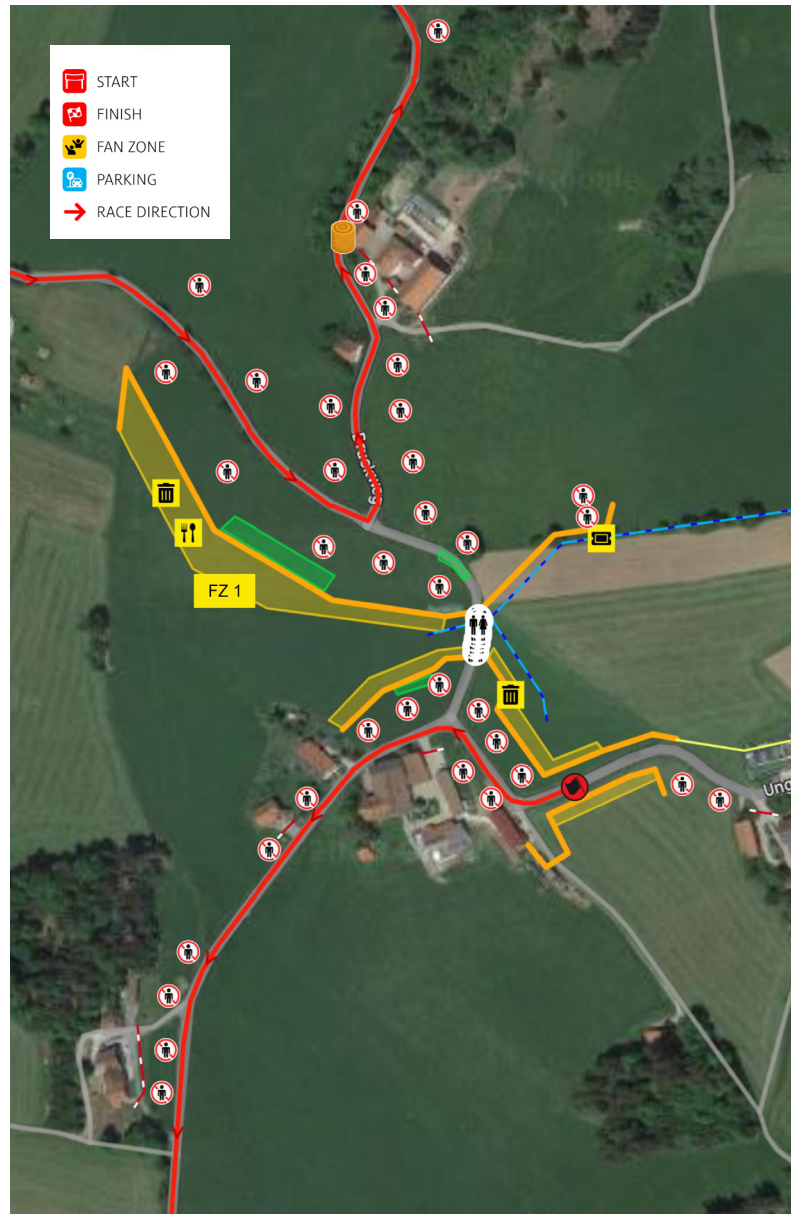

GPS: 48.71659005,13.78978067

[Navigation with Google Maps](#)

[Navigation with waze](#)

SUNDAY 29. 10.

PASSAUER LAND

SS 16/18

16.37 km

SS 16 9:35