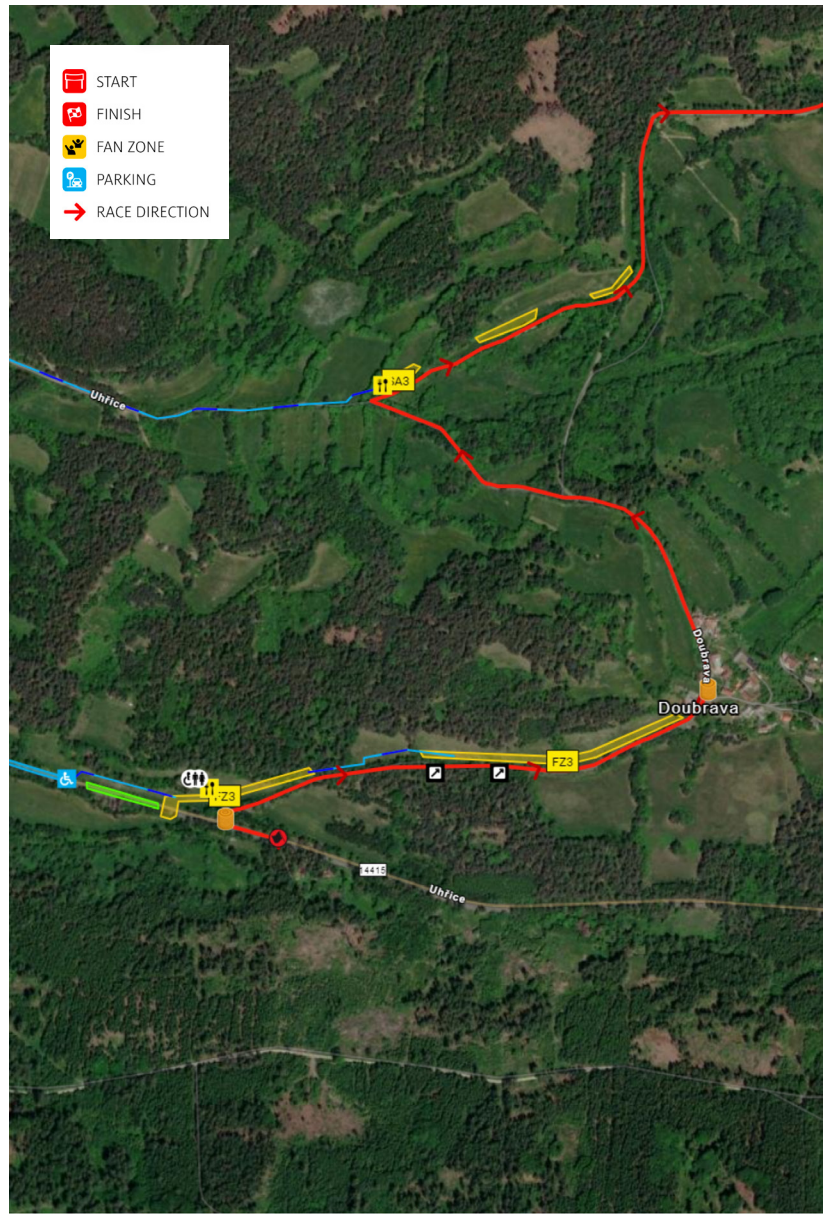

SS 3-6 *Fan Zone 3*

» barrier free

PARKING

» 400 Parking spaces

GPS: 49.08159112,13.90023573

[Navigation with Google Maps](#)

[Navigation with waze](#)

FRIDAY 27. 10.

VLACHOVO BŘEZÍ

SS 3/6

13.66 km

SS 3 9:50

SS 6 14:32

- START
- FINISH
- FAN ZONE
- PARKING
- RACE DIRECTION

BEYOND BORDERS

SS 3-6 *Fan Zone 4*