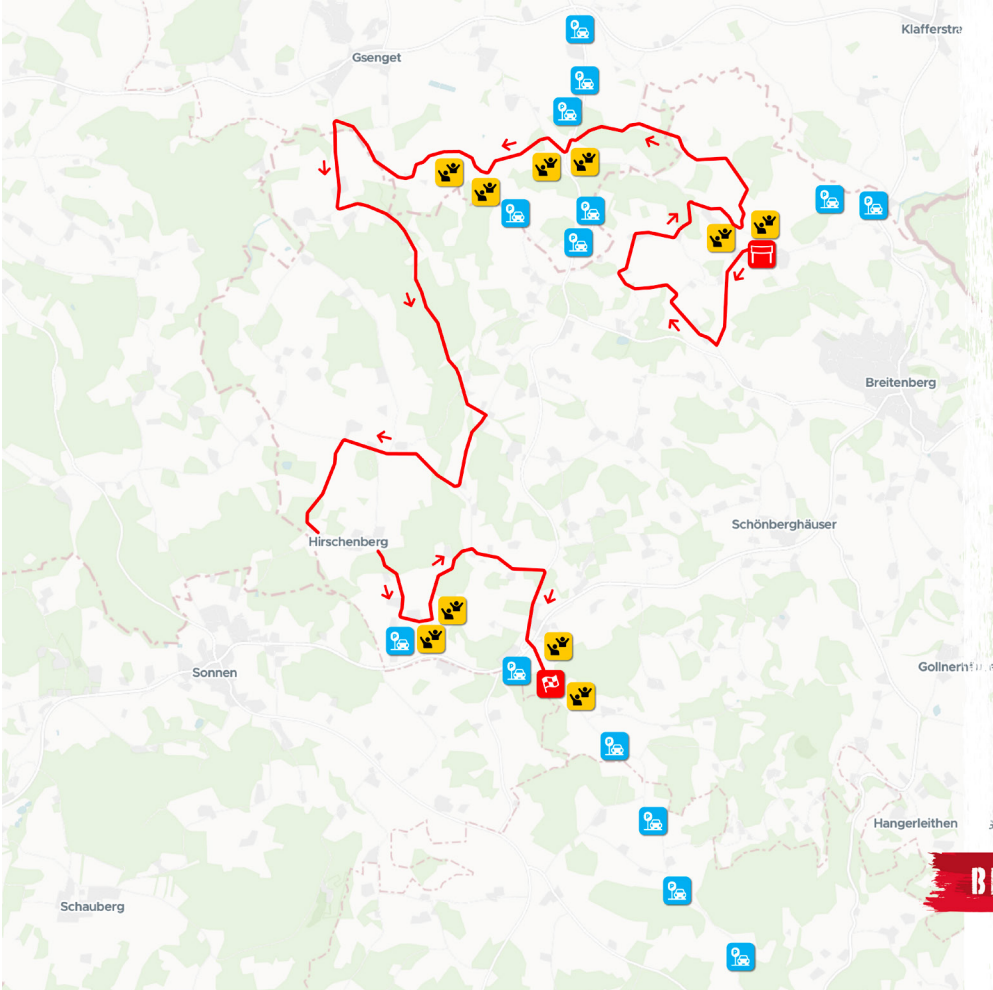

GPS: 48.688527995, 13.830833565

[Navigation with Google Maps](#)

[Navigation with waze](#)

SUNDAY 29. 10.

BÖHMERWALD

SS 15/17

17.25 km

SS 15 8:15 SS 17 10:33

- START
- FINISH
- FAN ZONE
- PARKING
- RACE DIRECTION

BEYOND BORDERS

SS 15-17 Fan Zone 5

- Tickets & Ticketcontrol
- Catering
- Speaker
- Toilet
- Photo point

PARKING

GPS: 48.682109662, 13.870320744

[Navigation with Google Maps](#)

[Navigation with waze](#)

SUNDAY 29. 10.

PASSAUER LAND

SS 16/18

16.37 km

SS 16 9:35

SS 18 12:15

- START
- FINISH
- FAN ZONE
- PARKING
- RACE DIRECTION