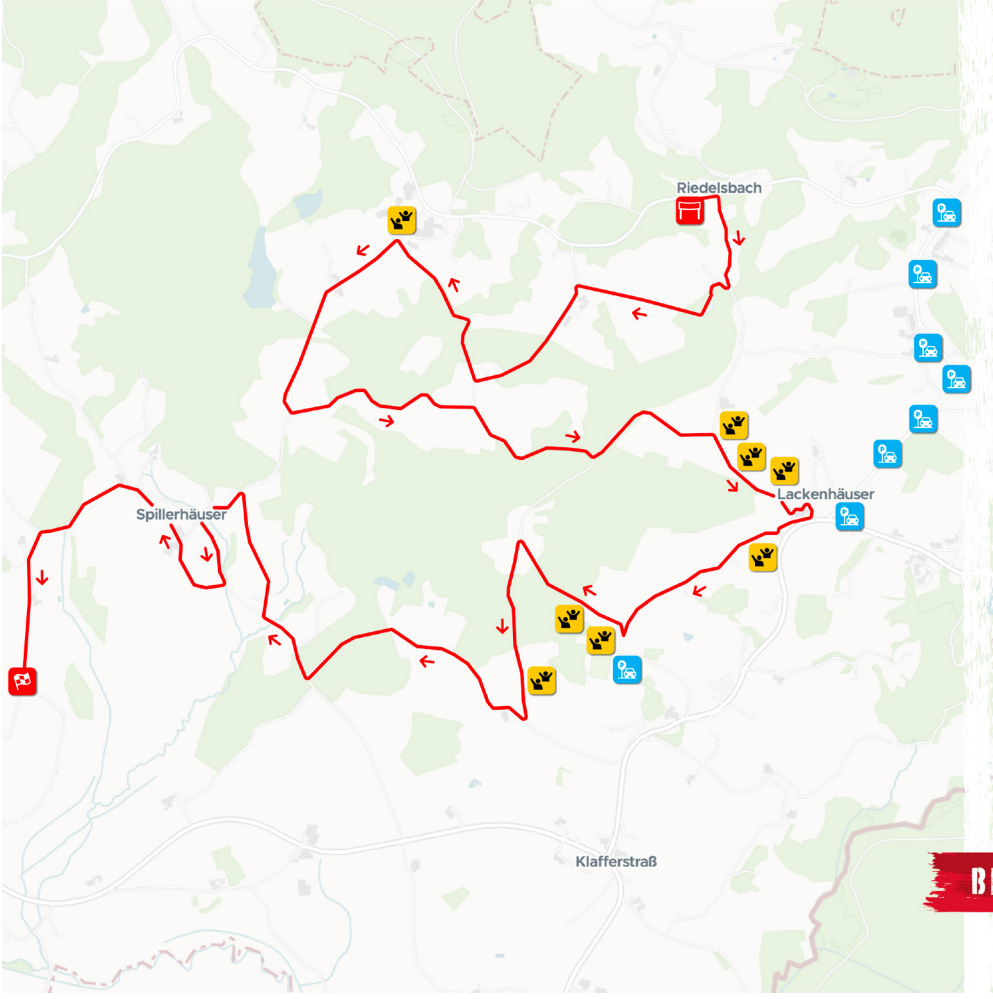

» barrier free

Tickets & Ticketcontrol

Toilet

Catering

PARKING

» Bus shuttle in the SS to other fan zones

GPS: 48.748610830, 13.814520737

[Navigation with Google Maps](#)

[Navigation with waze](#)

KNAUS TABBERT BAYERISCHER WALD

SS 11/14

11.88 km

SS 11 11:05 SS 14 18:05

-  START
-  FINISH
-  FAN ZONE
-  PARKING
-  RACE DIRECTION

BEYOND BORDERS

SS 11-14 Fan Zone 4

» barrier free

-  Tickets & Ticketcontrol
-  Catering
-  Disable spectator area
-  Disable toilet
-  Toilet

PARKING

» Bus shuttle in the SS to other fan zones

GPS: 48.748610830, 13.814520737

[Navigation with Google Maps](#)