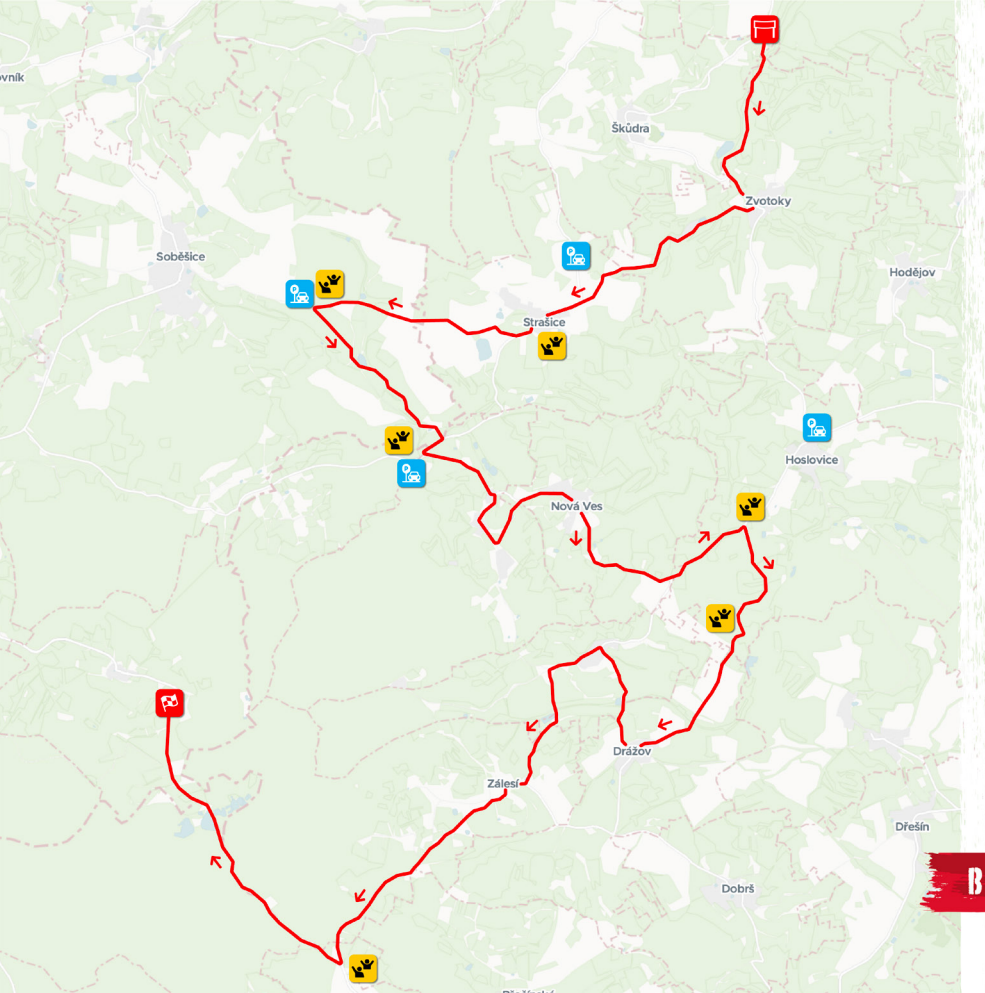

Toilet

PARKING

» 350 Parking spaces

GPS: 49.20362373,13.7330237

[Navigation with Google Maps](#)

[Navigation with waze](#)

-  START
-  FINISH
-  FAN ZONE
-  PARKING
-  RACE DIRECTION

FRIDAY 27. 10.