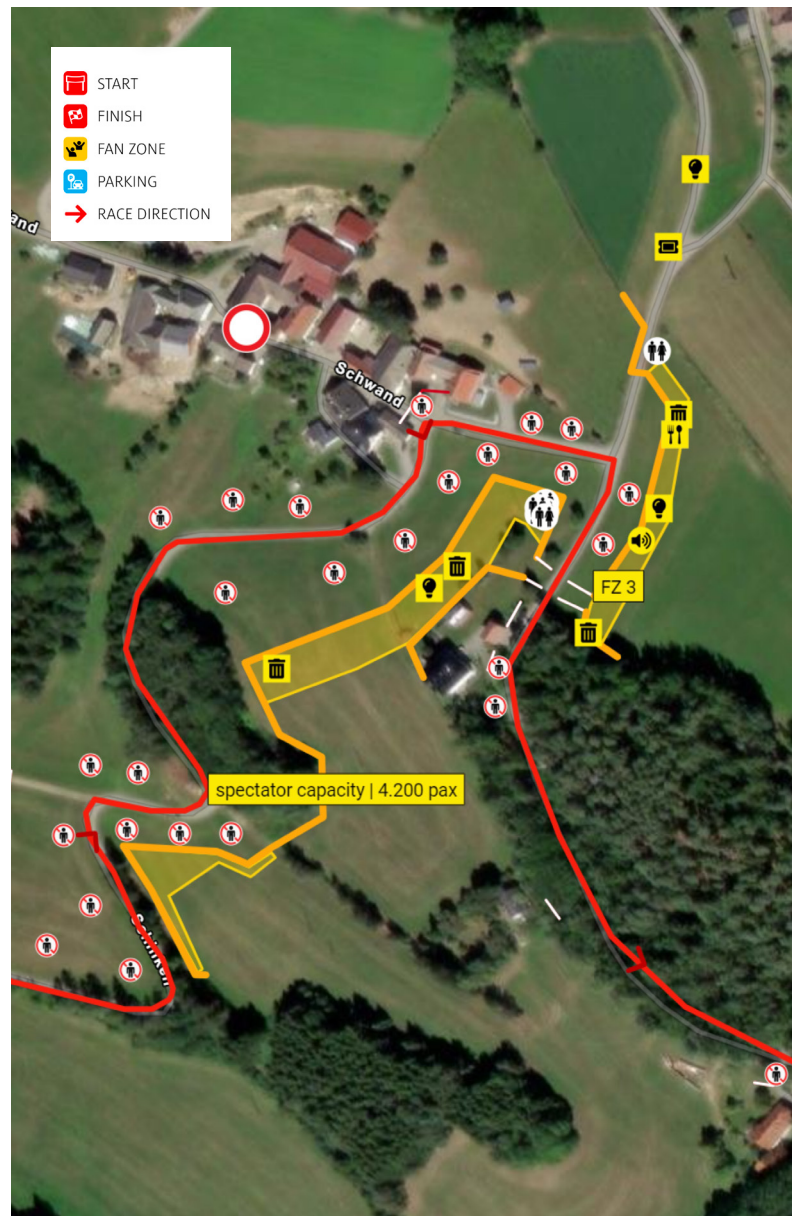

PARKING

» Bus shuttle in the SS to other fan zones

GPS: 48.589796217, 13.852790085

[Navigation with Google Maps](#)

[Navigation with waze](#)