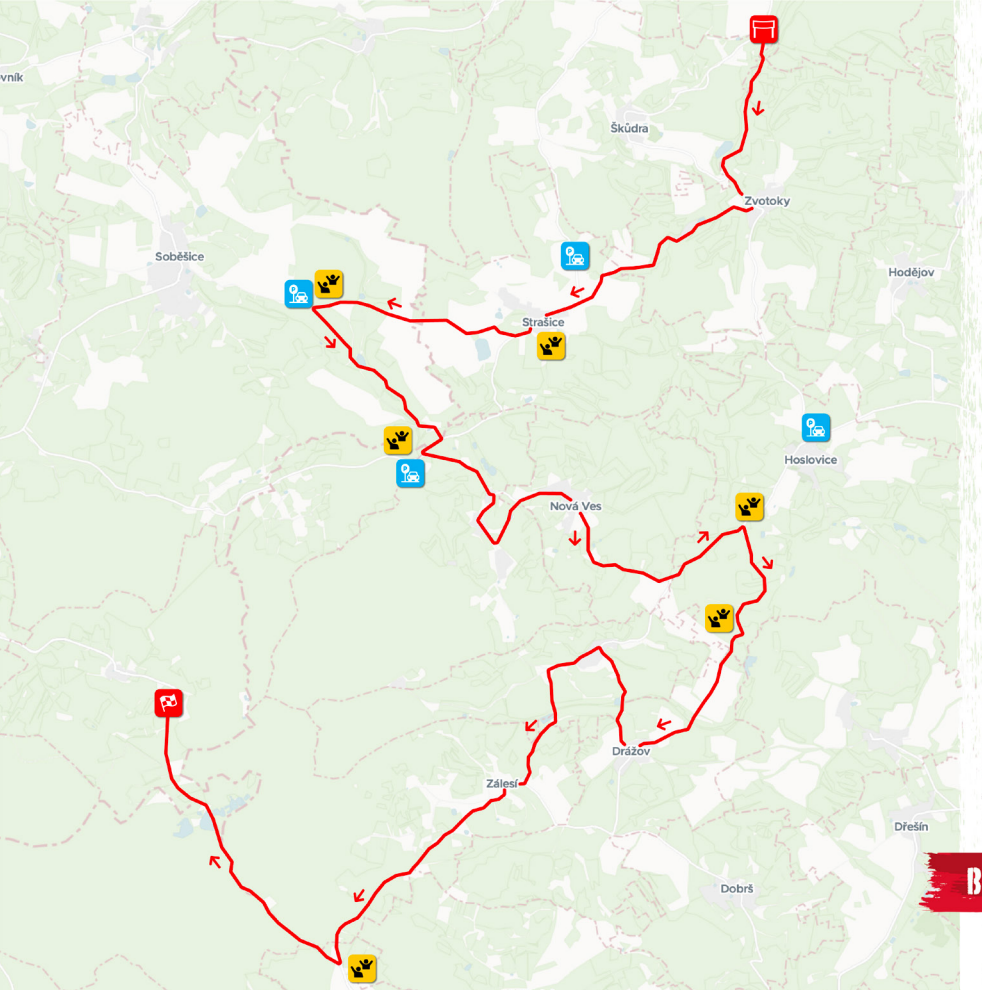

- START
- FINISH
- FAN ZONE
- PARKING
- RACE DIRECTION

PARKING

» 700 Parking spaces

GPS: 49.1078132,13.88374051

[Navigation with Google Maps](#)

[Navigation with waze](#)

FRIDAY 27. 10.

ZVOTOKY

SS 4/7

23.81 km

SS 4 10:42

SS 7 15:24

-  START
-  FINISH
-  FAN ZONE
-  PARKING
-  RACE DIRECTION

BEYOND BORDERS

SS 4-7 *Fan Zone 7*

Catering