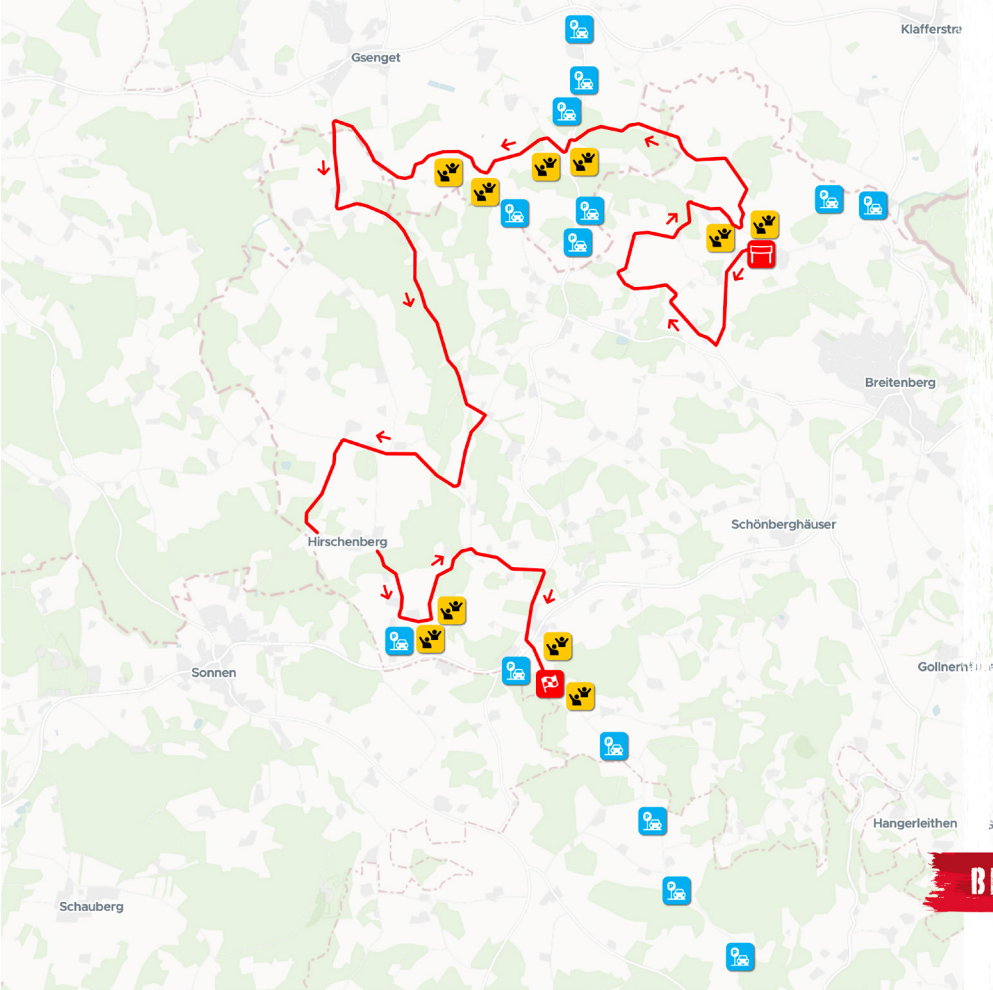

GPS: 48.71659005,13.78978067

[Navigation with Google Maps](#)

[Navigation with waze](#)

SUNDAY 29. 10.

PASSAUER LAND

SS 16/18

16.37 km

SS 16 9:35

PARKING

[Navigation with Google Maps](#)

[Navigation with waze](#)

SUNDAY 29. 10.

PASSAUER LAND

SS 16/18

16.37 km

SS 16 9:35