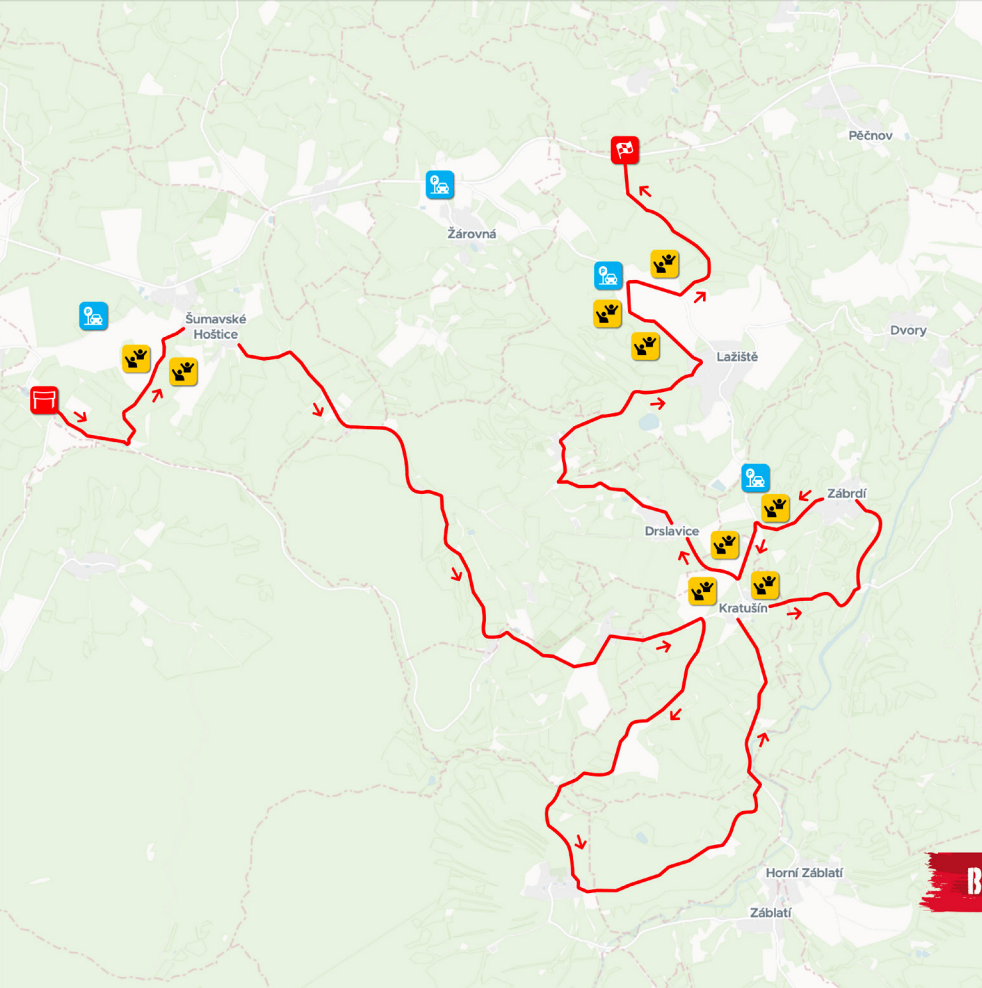

ŠUMAVSKÉ HOŠTICE

SS 5/8

23.43 km

SS 5 12:15

SS 8 16:57

-  START
-  FINISH
-  FAN ZONE
-  PARKING
-  RACE DIRECTION

BEYOND BORDERS

SS 5-8 Fan Zone 11