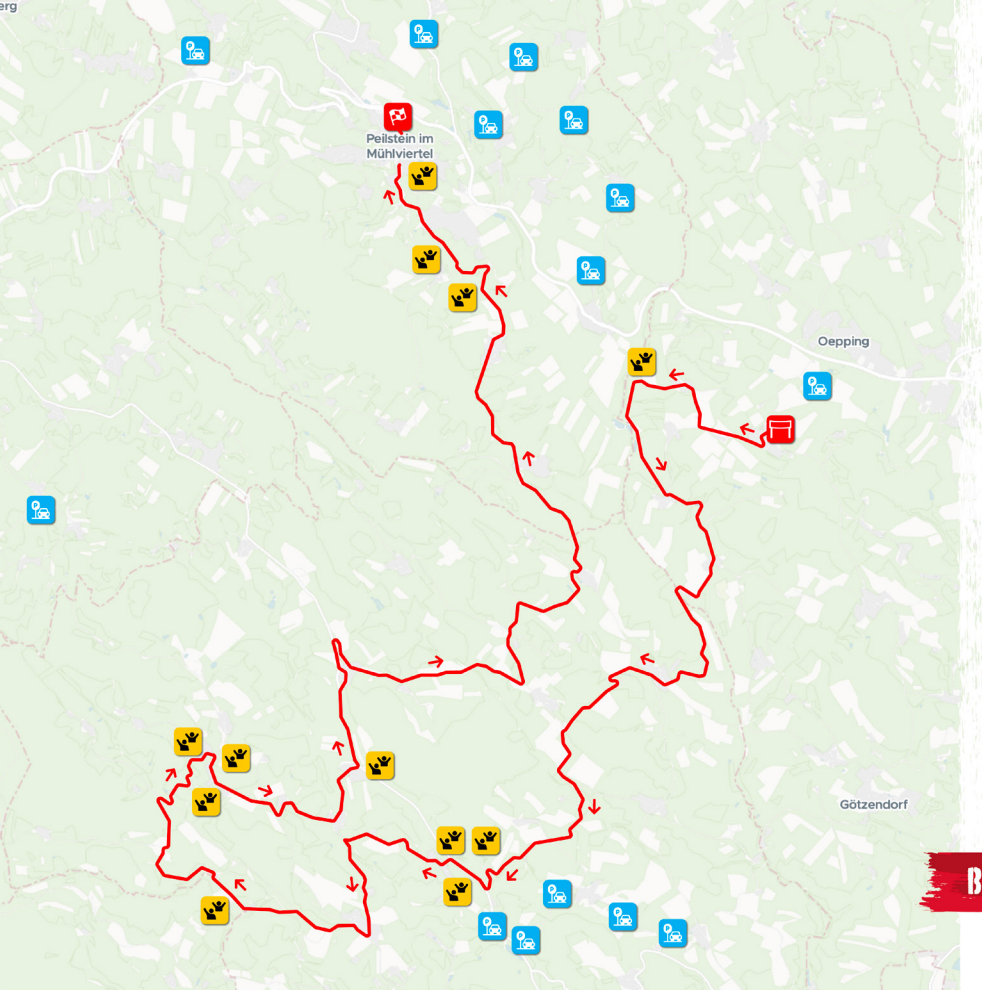

SATURDAY 28. 10.

MÜHLTAL

SS 10/13

27.83 km

SS 10 10:01 SS 13 17:01

- START
- FINISH
- FAN ZONE
- PARKING
- RACE DIRECTION

BEYOND BORDERS