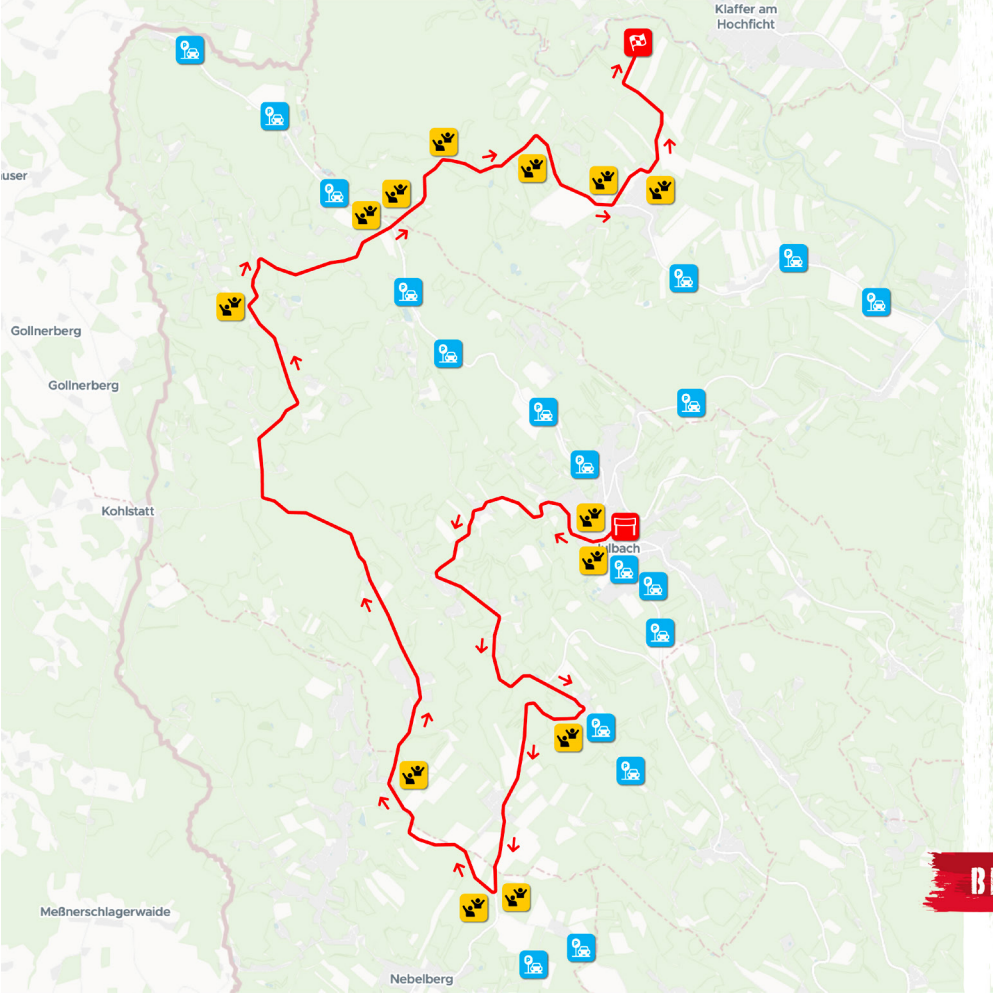

[Navigation with waze](#)

SUNDAY 29. 10.

BÖHMERWALD

SS 15/17

17.25 km

SS 15 8:15 SS 17 10:33

- START
- FINISH
- FAN ZONE
- PARKING
- RACE DIRECTION

BEYOND BORDERS

SS 15-17

Fan Zone 1

» barrier free

- Tickets & Ticketcontrol
- Catering
- Disable spectator area

- Disable toilet
- Toilet

PARKING

GPS: 48.656472105, 13.867876147

[Navigation with Google Maps](#)

[Navigation with waze](#)

SUNDAY 29. 10.

BÖHMERWALD

SS 15/17

17.25 km

SS 15 8:15 **SS 17 10:33**

-  START
-  FINISH
-  FAN ZONE
-  PARKING
-  RACE DIRECTION

BEYOND BORDERS