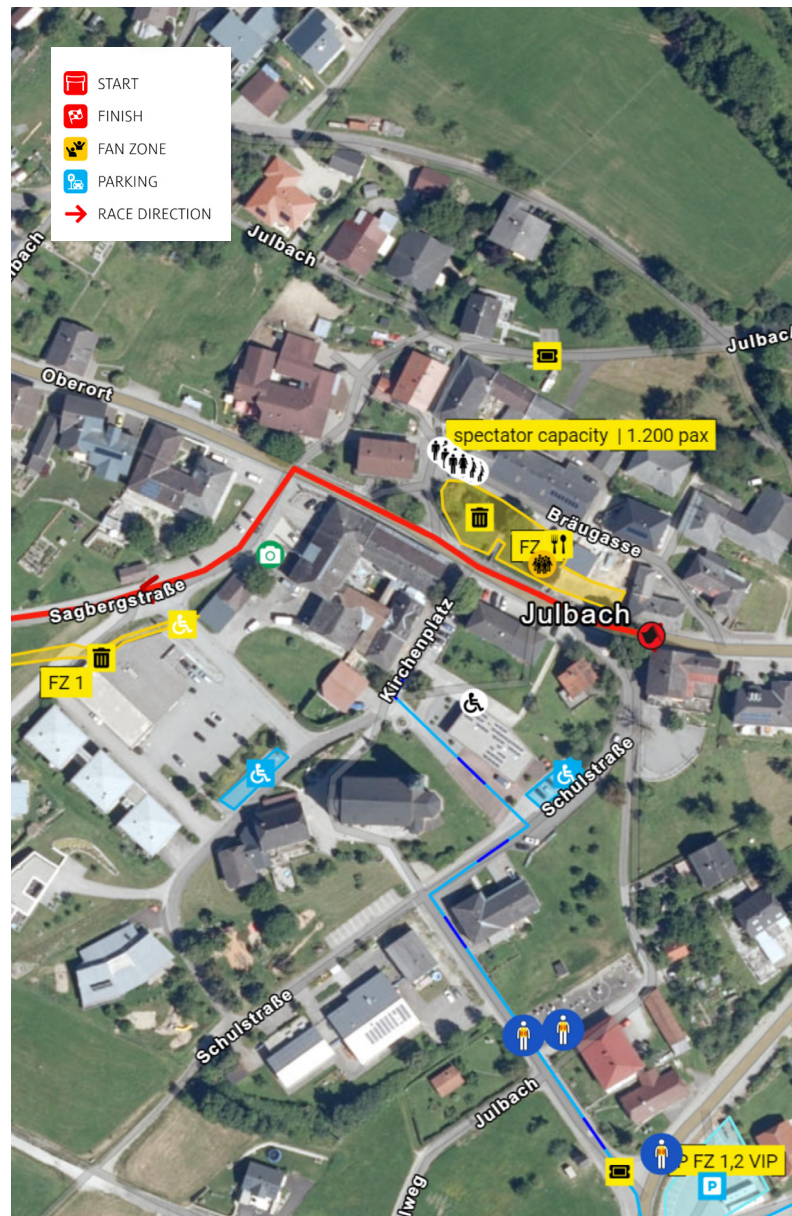

[Navigation with waze](#)

SUNDAY 29. 10.

BÖHMERWALD

SS 15/17

17.25 km

SS 15 8:15 **SS 17 10:33**

-  START
-  FINISH
-  FAN ZONE
-  PARKING
-  RACE DIRECTION

BEYOND BORDERS