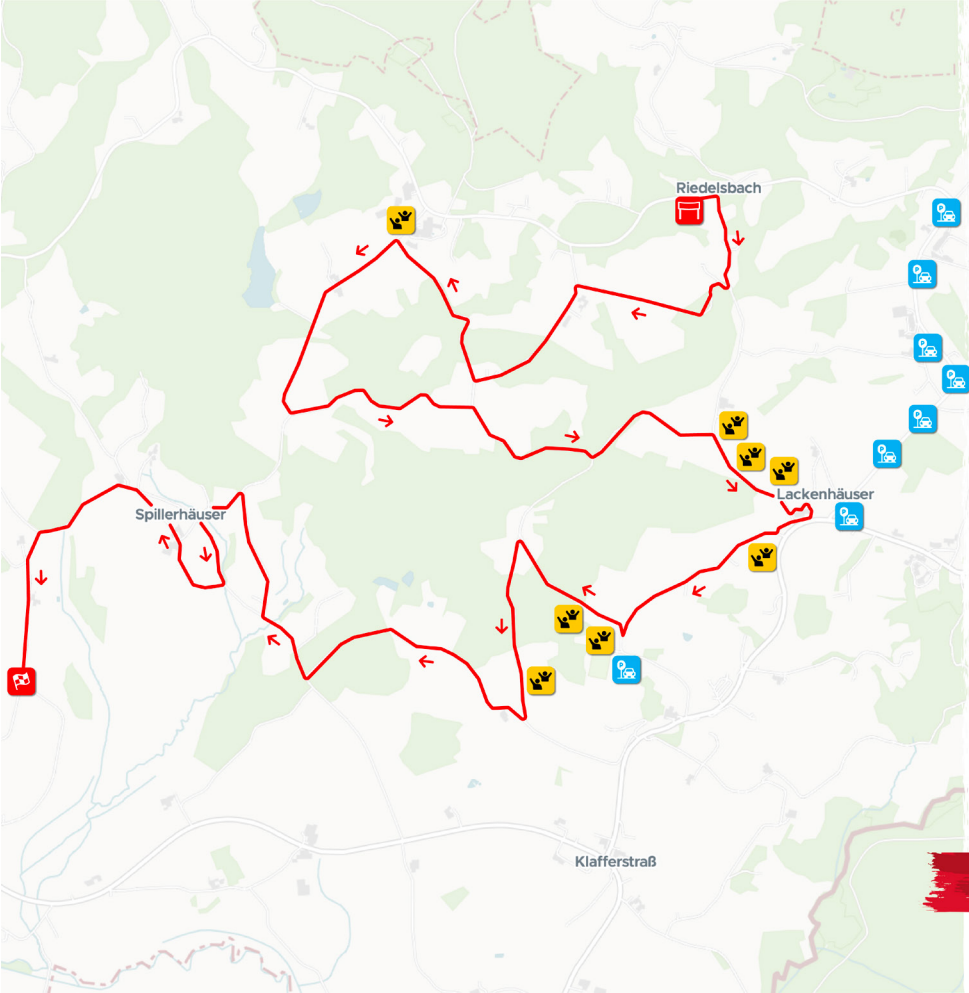

[Navigation with waze](#)

KNAUS TABBERT BAYERISCHER WALD

SS 11/14

11.88 km

SS 11 11:05 SS 14 18:05

-  START
-  FINISH
-  FAN ZONE
-  PARKING
-  RACE DIRECTION

BEYOND BORDERS

SS 11-14 Fan Zone 3

» barrier free

Tickets & Ticketcontrol

Toilet

Catering

PARKING

» Bus shuttle in the SS to other fan zones

GPS: 48.748610830, 13.814520737

[Navigation with Google Maps](#)