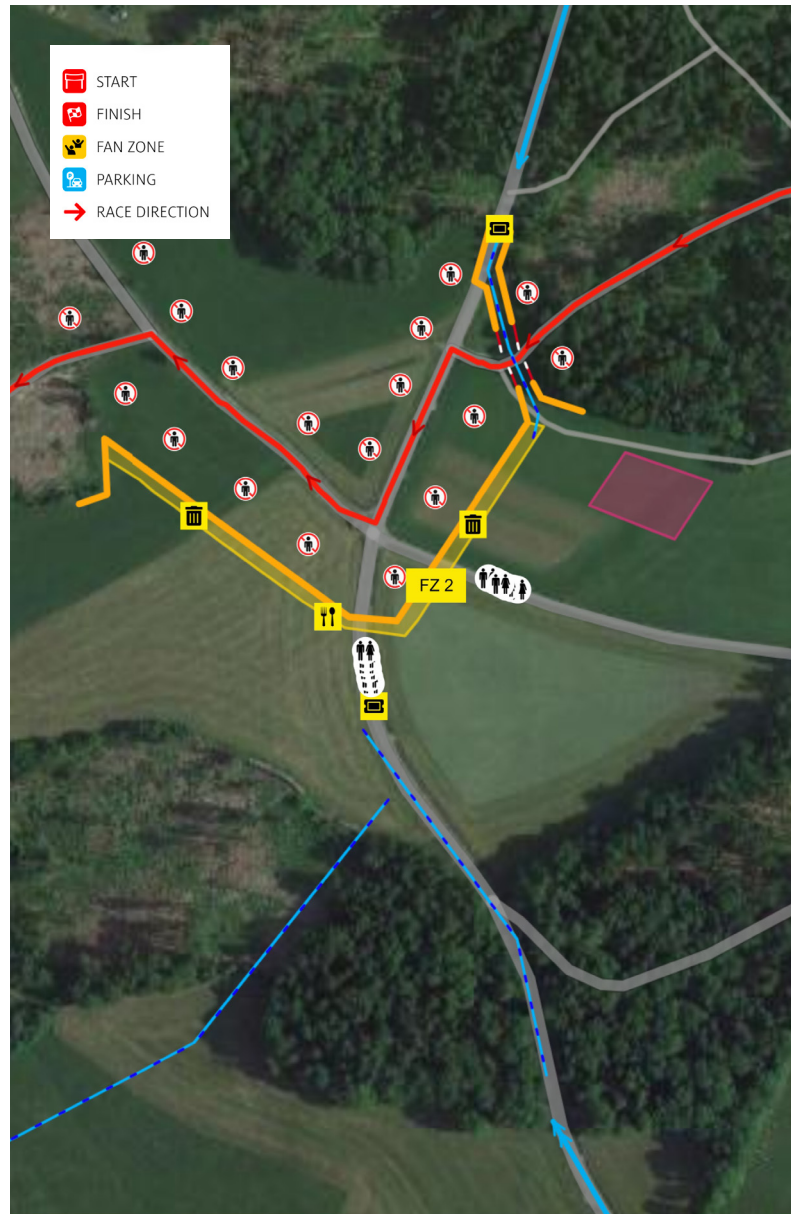

PARKING

GPS: 48.71053872,13.75930519

[Navigation with Google Maps](#)

[Navigation with waze](#)

SUNDAY 29. 10.

**PASSAUER
LAND**

SS 16/18

16.37 km