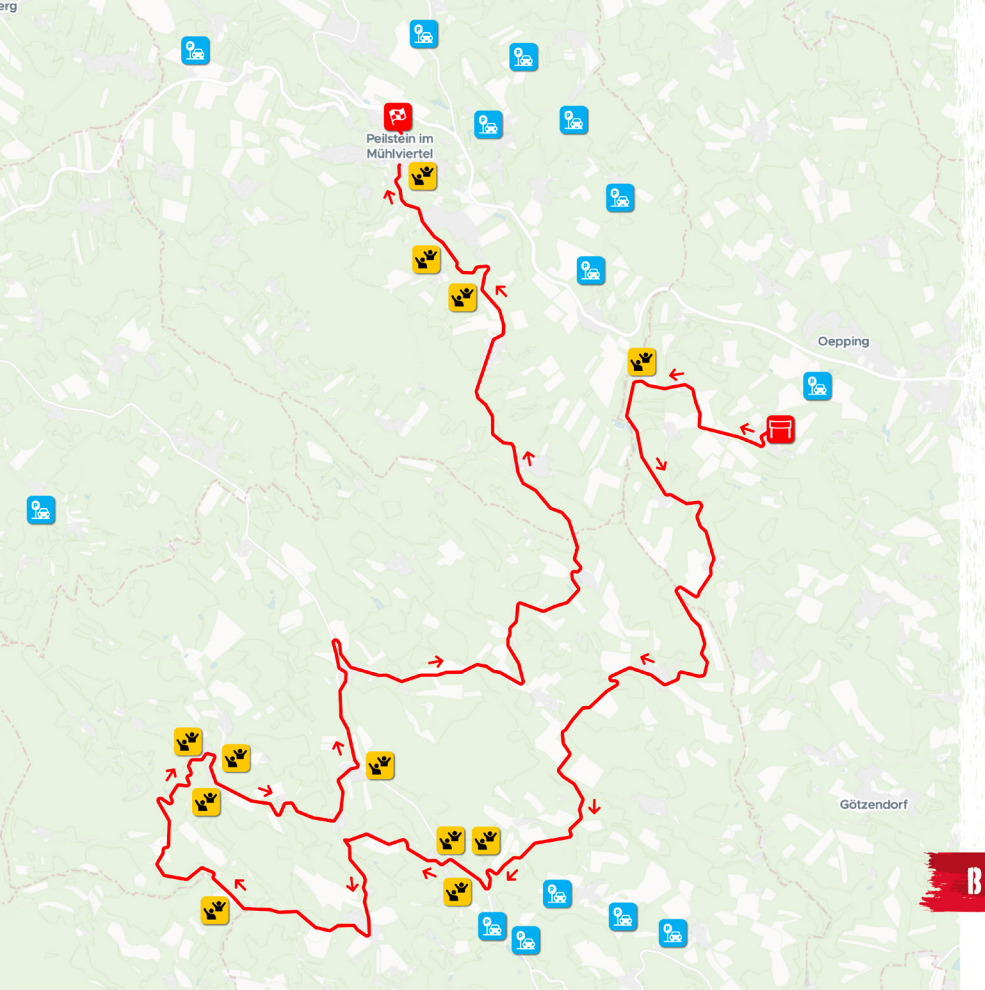

SATURDAY 28. 10.

MÜHLTAL

SS 10/13

27.83 km

SS 10 10:01 SS 13 17:01

- START
- FINISH
- FAN ZONE
- PARKING
- RACE DIRECTION

BEYOND BORDERS