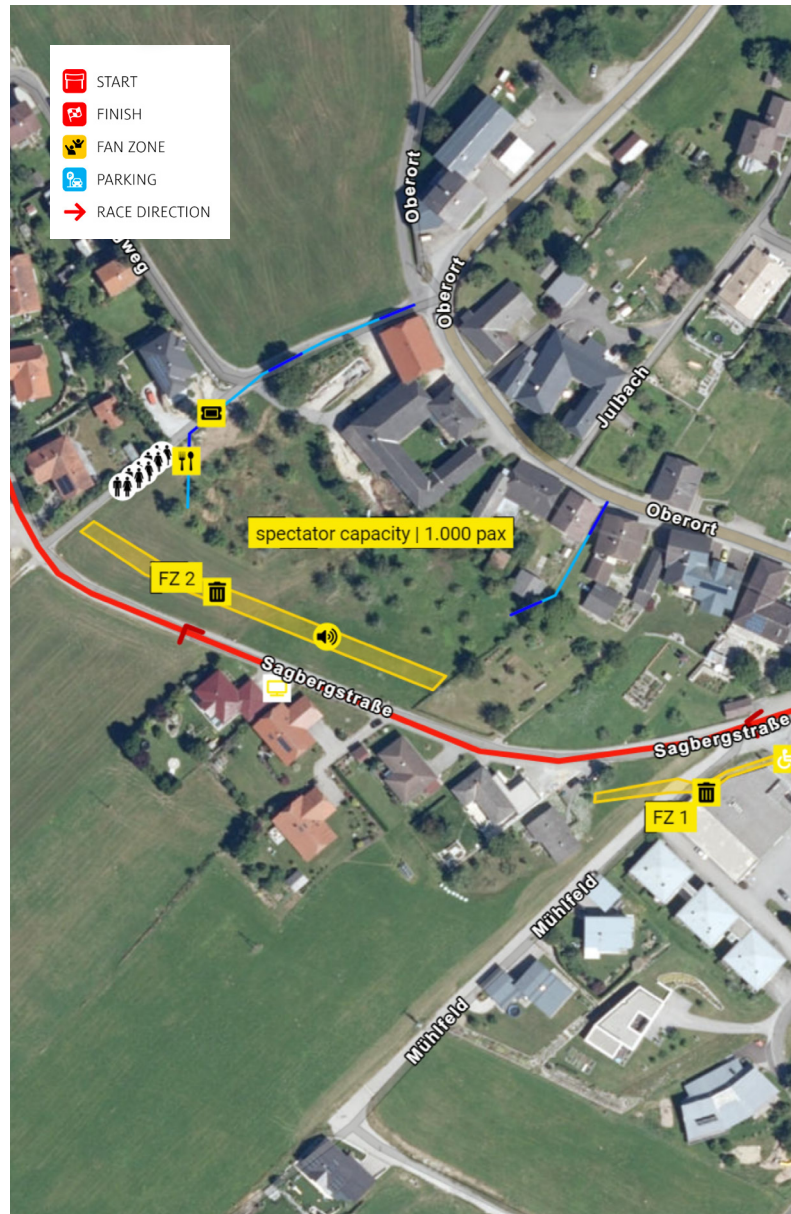

[Navigation with Google Maps](#)

[Navigation with waze](#)

SUNDAY 29. 10.

BÖHMERWALD

SS 15/17

17.25 km

SS 15 8:15 SS 17 10:33

- START
- FINISH
- FAN ZONE
- PARKING
- RACE DIRECTION