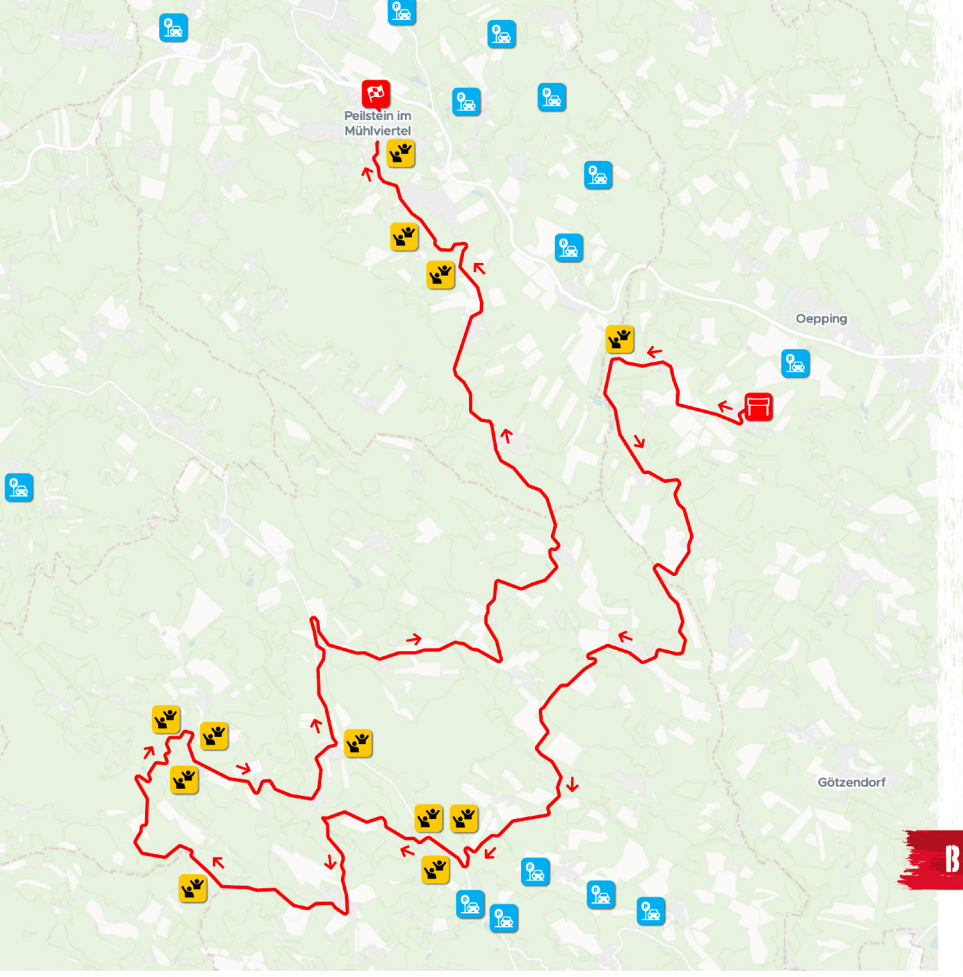

SATURDAY 28. 10.

MÜHLTAL

SS 10/13

27.83 km

SS 10 10:01 SS 13 17:01

- START
- FINISH
- FAN ZONE
- PARKING
- RACE DIRECTION

BEYOND BORDERS

SS 10-13 Fan Zone 2

- Tickets & Ticketcontrol
- Catering
- Speaker
- Lighting
- Toilet

PARKING

- » Parking garage
- » Bus shuttle in the SS to other fan zones

GPS: 49.40943814,13.34941685

[Navigation with Google Maps](#)

[Navigation with waze](#)