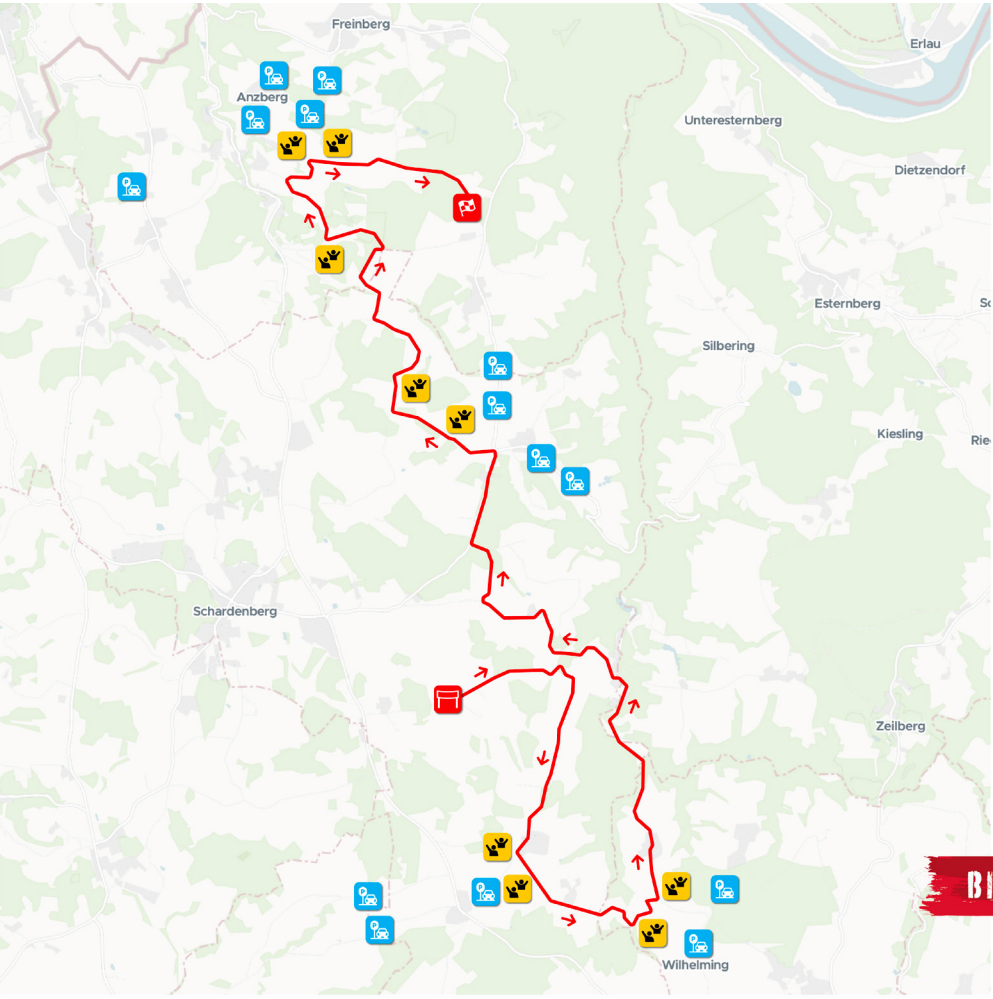

16.02 km

SS 9 8:15

SS 12 15:15

- START
- FINISH
- FAN ZONE
- PARKING
- RACE DIRECTION

BEYOND BORDERS

SS 9-12 Fan Zone 1

- Tickets & Ticketcontrol
- Toilet
- Catering

PARKING

» 700 Parking spaces

GPS: 48.49882285,13.52757376

[Navigation with Google Maps](#)

[Navigation with waze](#)

SATURDAY 28. 10.

SCHÄRDINGER INNVIERTTEL

SS 9/12

16.02 km