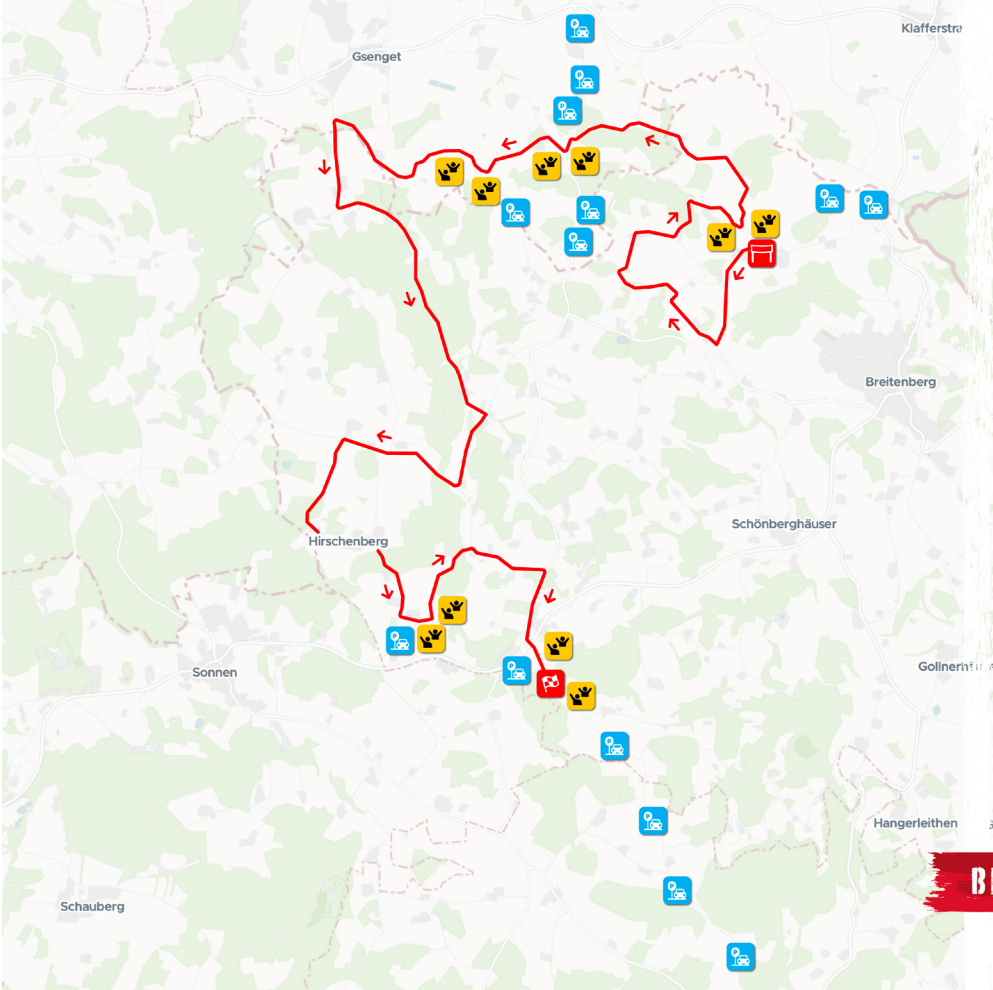

Catering

PARKING

» 600 Parking spaces

GPS: 48.68558045,13.74280801

[Navigation with Google Maps](#)

[Navigation with waze](#)

SUNDAY 29. 10.

PASSAUER LAND

SS 16/18

16.37 km

SS 16 9:35

SS 18 12:15

- START
- FINISH
- FAN ZONE
- PARKING
- RACE DIRECTION

BEYOND BORDERS

SS 16-18

Fan Zone 5