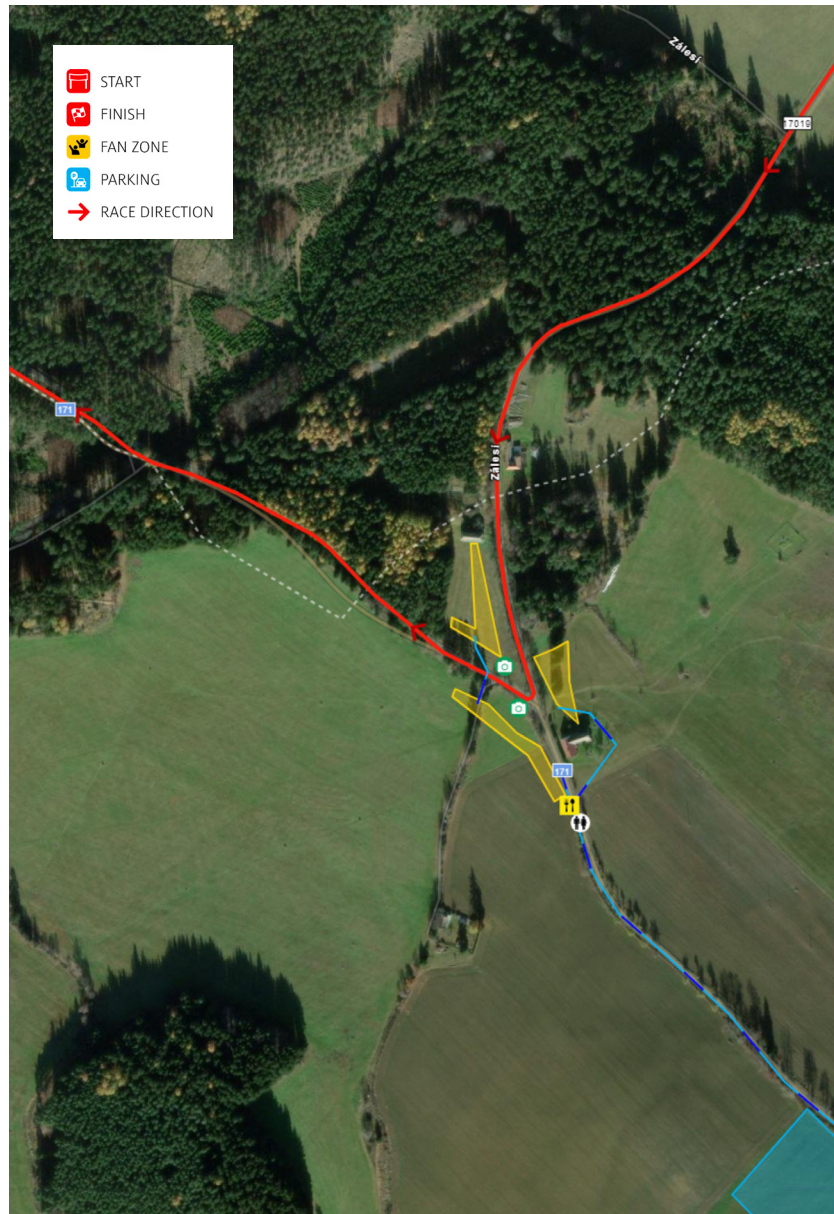

-  Catering
-  Speaker
-  Info point

-  Toilet
-  Photo point

PARKING

- » 700 Parking spaces
- » Parking pre-reservation

GPS: 49.14458052,13.7090665

[Navigation with Google Maps](#)

[Navigation with waze](#)