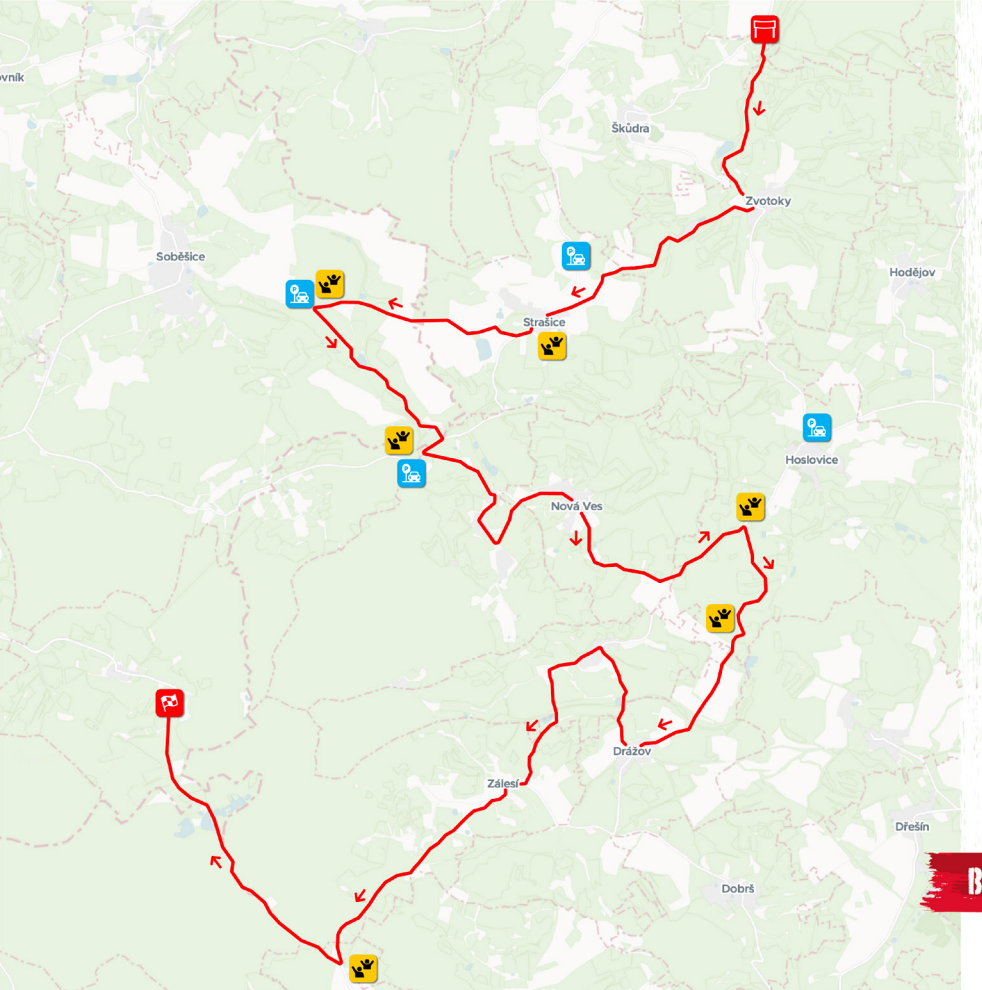

FRIDAY 27. 10.

ZVOTOKY

SS 4/7

23.81 km

SS 4 10:42

SS 7 15:24

- START
- FINISH
- FAN ZONE
- PARKING
- RACE DIRECTION

BEYOND BORDERS

SS 4-7 *Fan Zone 9*

- Catering
- Speaker
- Info point

- Toilet
- Photo point

PARKING

- >> 500 Parking spaces
- >> Parking pre-reservation

GPS: 49.1938064,13.76284126

[Navigation with Google Maps](#)

[Navigation with waze](#)