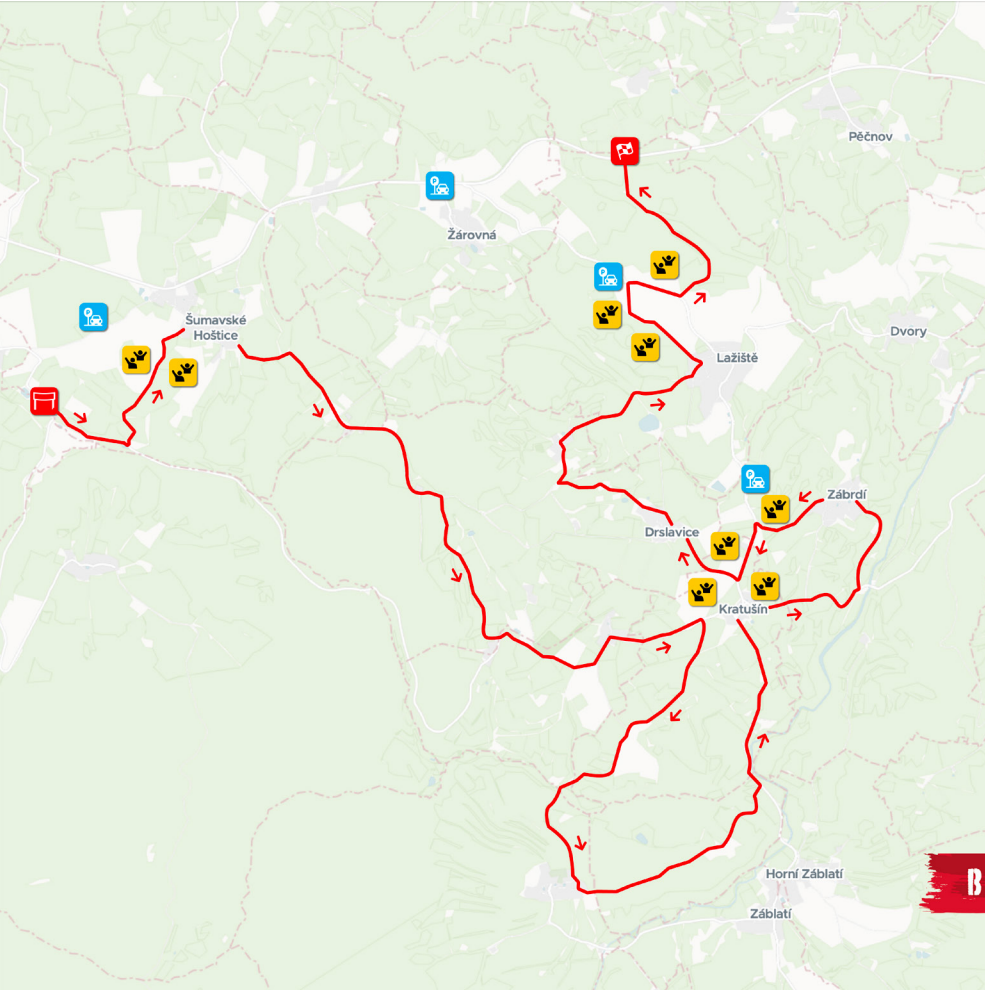

ŠUMAVSKÉ HOŠTICE

SS 5/8

23.43 km

SS 5 12:15

SS 8 16:57

-  START
-  FINISH
-  FAN ZONE
-  PARKING
-  RACE DIRECTION

BEYOND BORDERS

SS 5-8 Fan Zone 13