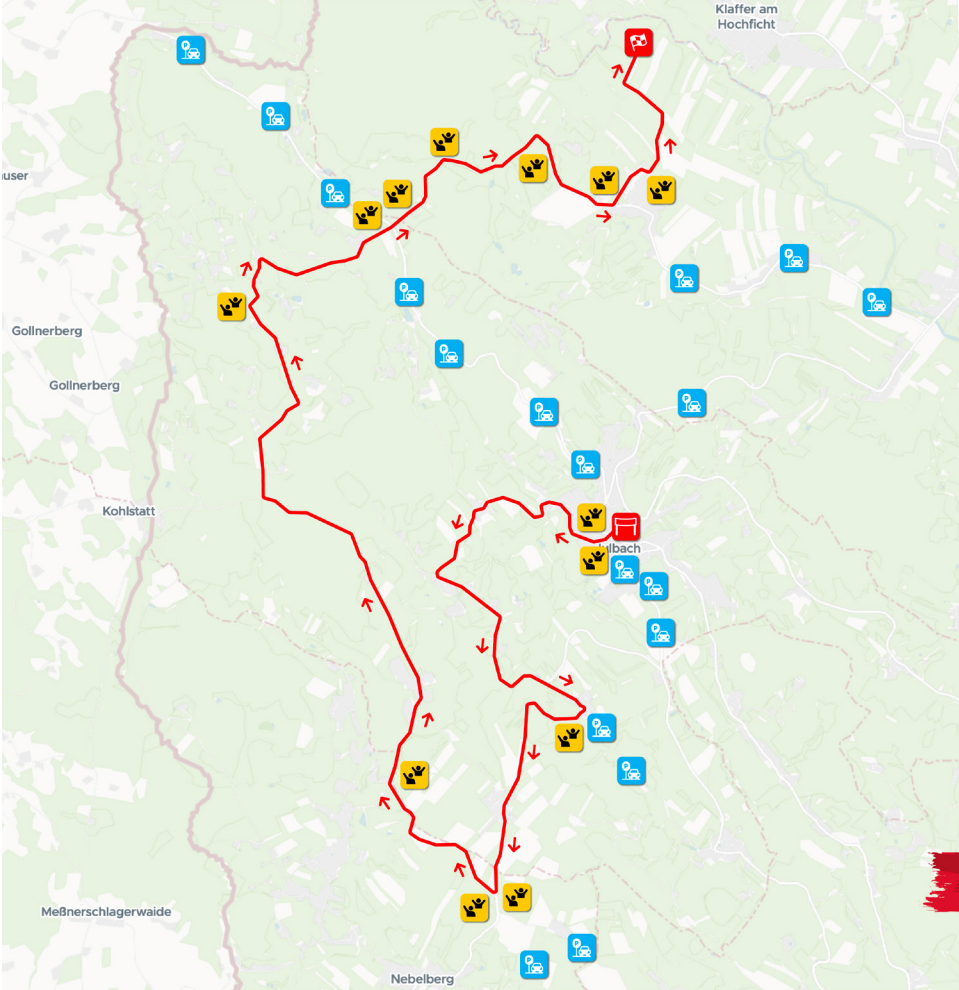

[Navigation with waze](#)

SUNDAY 29. 10.

BÖHMERWALD

SS 15/17

17.25 km

SS 15 8:15 **SS 17 10:33**

-  START
-  FINISH
-  FAN ZONE
-  PARKING
-  RACE DIRECTION

BEYOND BORDERS

[Navigation with waze](#)

SUNDAY 29. 10.

BÖHMERWALD

SS 15/17

17.25 km

SS 15 8:15 SS 17 10:33

- START
- FINISH
- FAN ZONE
- PARKING
- RACE DIRECTION

BEYOND BORDERS