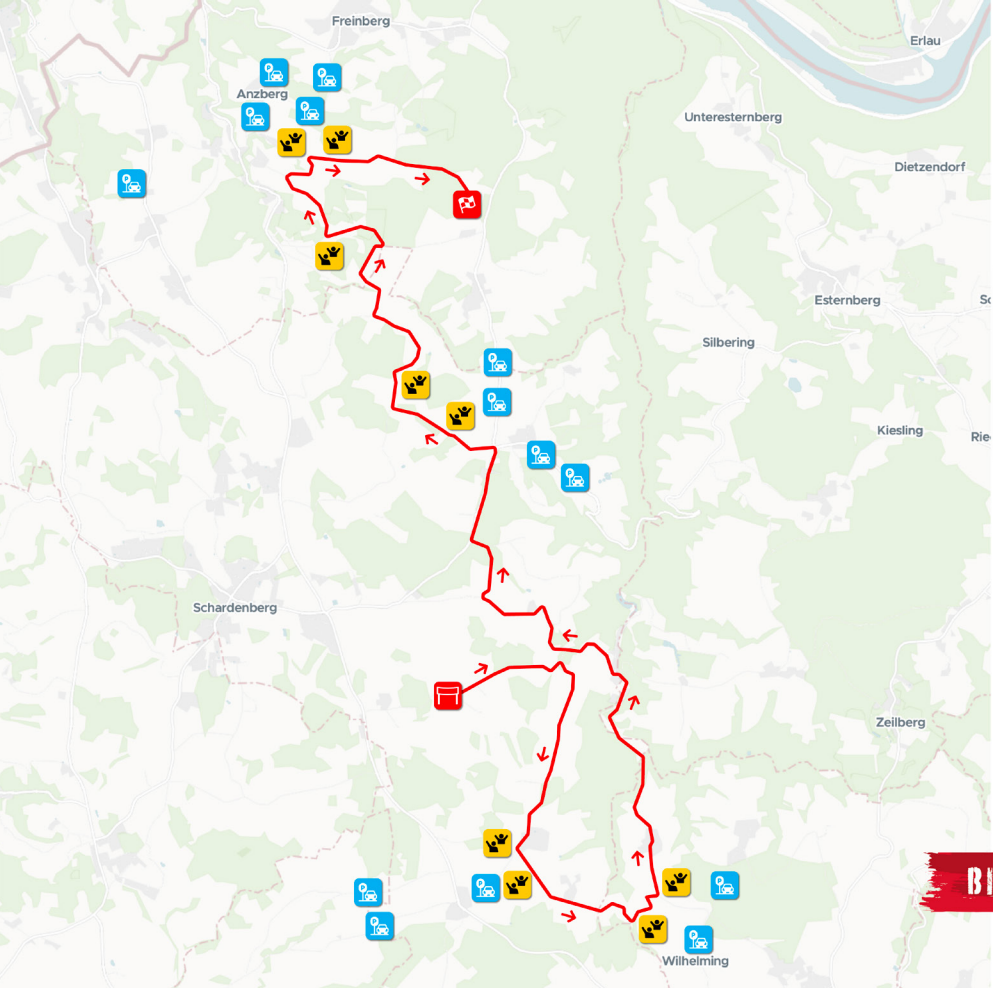

PARKING

- » 700 Parking spaces
- » Parking pre-reservation

GPS: 49.044474038, 13.909728594

[Navigation with Google Maps](#)

[Navigation with waze](#)

SATURDAY 28. 10.

SCHÄRDINGER INNVIERTEL

SS 9/12