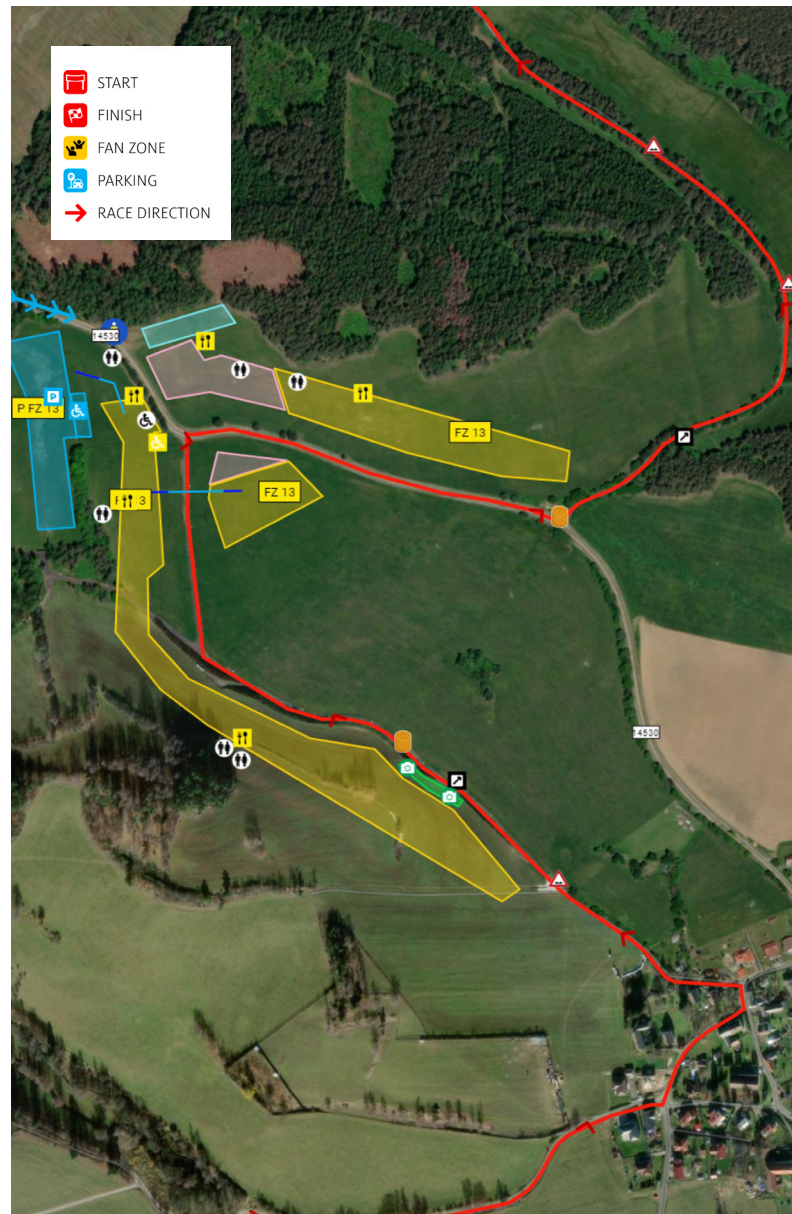

PARKING

- » 700 Parking spaces
- » Parking pre-reservation

GPS: 49.044474038, 13.909728594

[Navigation with Google Maps](#)

[Navigation with waze](#)

SATURDAY 28. 10.

SCHÄRDINGER INNVIERTEL

SS 9/12