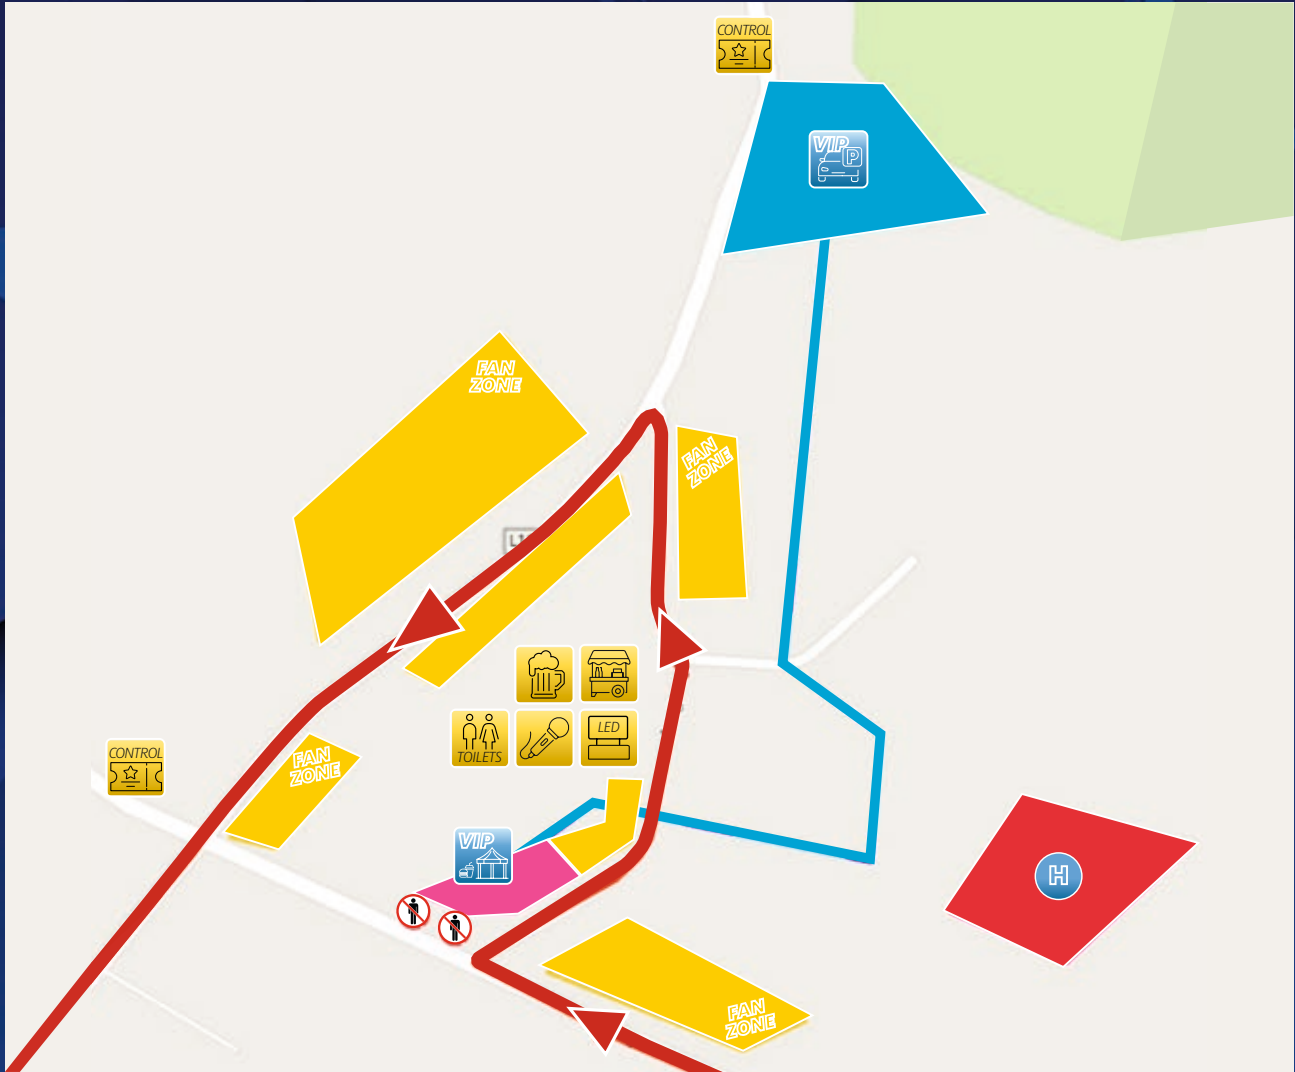

VIP

ALL AT A GLANCE

» SS 11/14 Schäringer Innviertel