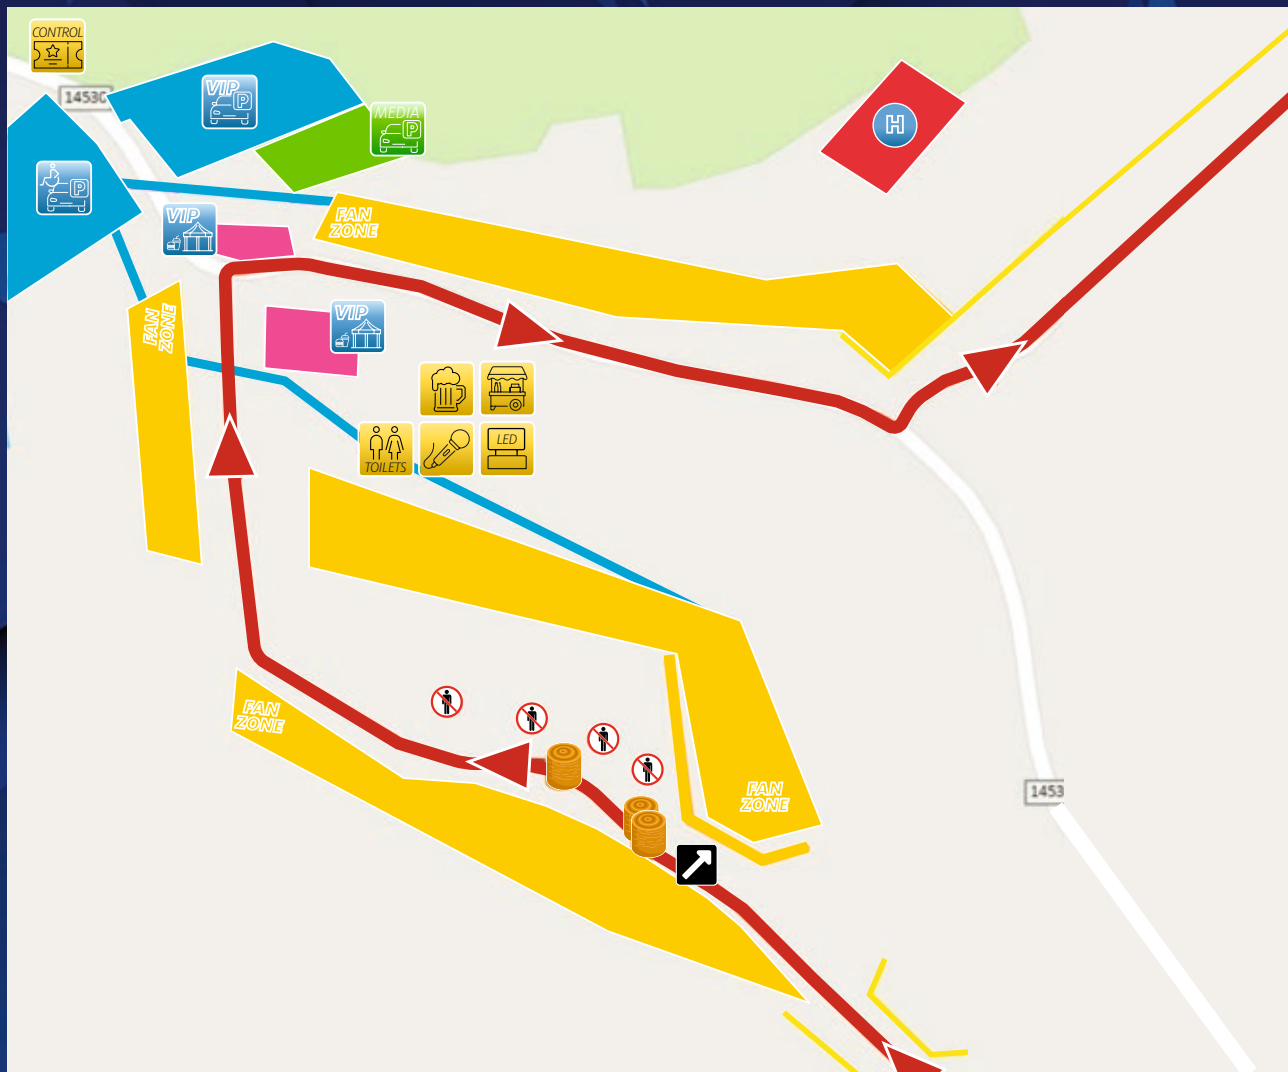

VIP

ALL AT A GLANCE

SS 5/8 Šumavské Hořice